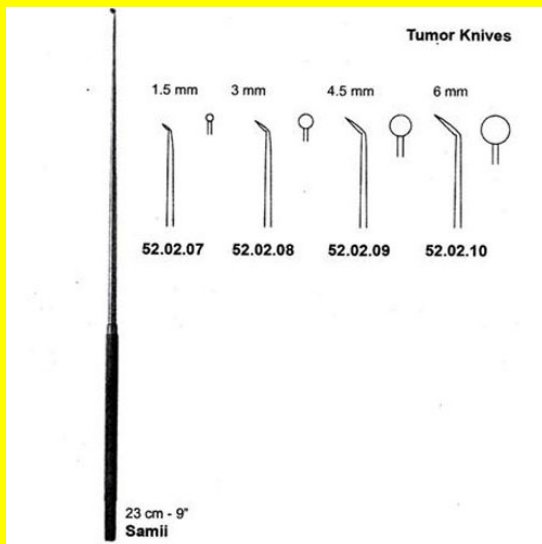

Product Description

Tumor Gras Forceps Yasargil 22Cm Plain 5mm

Tumor Gras Forceps Yasargil 22Cm Plain 7mm

Tumor Gras Forceps Yasargil 22Cm Plain 7mm

[Read More](#)

SKU: NMF070

Price:

Stock: instock

Categories: [Micro Forceps](#), [Neuro & Spine](#), [Open Surgery](#)

Tags: [NMF070](#)

Product Description

Tumor Gras Forceps Yasargil 22Cm Plain 7mm

Tumor Knife Samii 23Cm 1.5mm Ball

Tumor Knife Samii 23Cm 1.5mm Ball

[Read More](#)

SKU: NKN010

Price:

Stock: instock

Categories: [Knives](#), [Neuro & Spine](#), [Open Surgery](#)

Tags: [52.02.07](#)

Product Description

Tumor Knife Samii 23Cm 1.5mm Ball