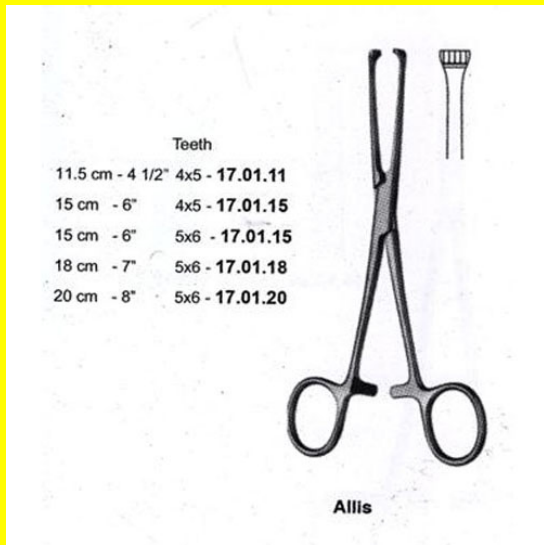

Product Description

Tissue Forceps Allis 15Cm - 6" 5X6 Teeth

Tissue Forceps Allis 18Cm -7" 5X6 Teeth

Tissue Forceps Allis 18Cm -7" 5X6 Teeth

[Read More](#)

SKU: BTF030

Price:

Stock: instock

Categories: [Basic / General](#), [Tissue Forceps](#)

Tags: [17.01.18](#)

Product Description

Tissue Forceps Allis 18Cm -7" 5X6 Teeth