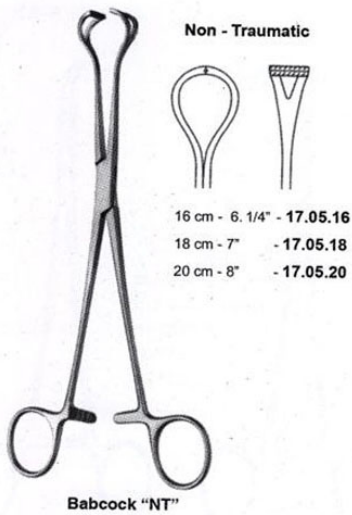

Tissue Forceps Babcock Non-Traumatic 20Cm - 8"

Tissue Forceps Babcock Non-Traumatic 20Cm - 8"

[Read More](#)

SKU: BTF115

Price:

Stock: instock

Categories: [Basic / General](#), [Tissue Forceps](#)

Tags: [17.05.20](#), [EA052R](#)

Product Description

Tissue Forceps Babcock Non-Traumatic 20Cm - 8"