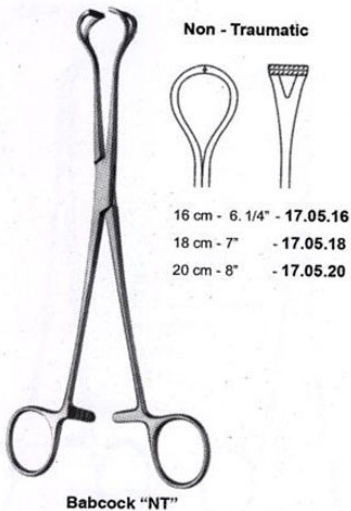

Product Description

Tissue Forceps Babcock 25cm-10"

Tissue Forceps Babcock 30cm-12"

Tissue Forceps Babcock 30cm-12"

[Read More](#)

SKU: BTF100

Price:

Stock: instock

Categories: [Basic / General](#), [Tissue Forceps](#)

Tags: [BTF100](#)

Product Description

Tissue Forceps Babcock 30cm-12"

Tissue Forceps Babcock Non- Traumatic 16Cm - 6 14"

Tissue Forceps Babcock Non-Traumatic 16Cm - 6 14"

[Read More](#)

SKU: BTF105

Price:

Stock: instock

Categories: [Basic / General](#), [Tissue Forceps](#)

Tags: [17.05.16](#), [EA050R](#)

Product Description

Tissue Forceps Babcock Non-Traumatic 16Cm - 6 14"