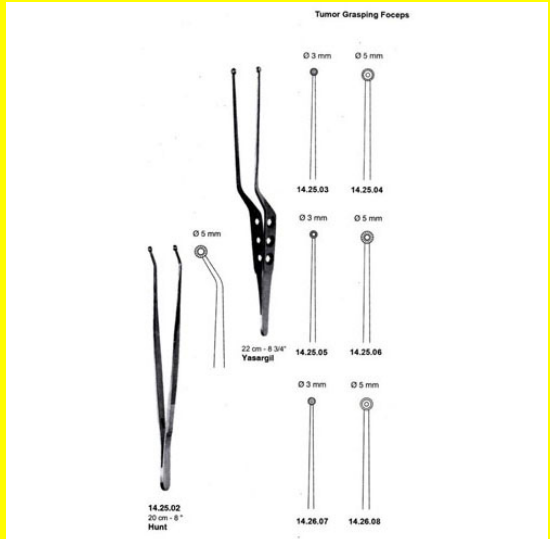

Tumor Gras Forceps Yasargil 22Cm 5mm SER

Tumor Gras Forceps Yasargil 22Cm 5mm SER

[Read More](#)

SKU: NMF050

Price:

Stock: instock

Categories: [Micro Forceps](#), [Neuro & Spine](#), [Open Surgery](#)

Tags: [14.25.06](#)

Product Description

Tumor Gras Forceps Yasargil 22Cm 5mm SER