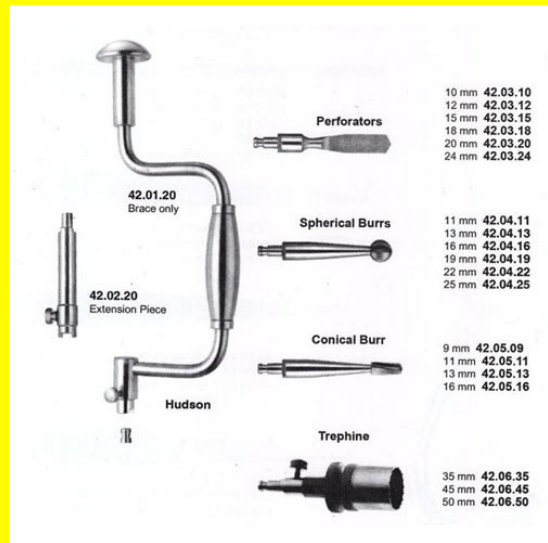

Product Description

Trephine 45 mm

Trephine 50 Mm

Trephine 50 mm

[Read More](#)

SKU: NDP090

Price:

Stock: instock

Categories: [Drills, Perforators, Trephines, Neuro & Spine, Open Surgery, Perforators, Trephines](#)

Tags: [42.06.50](#)

Product Description

Trephine 50 mm