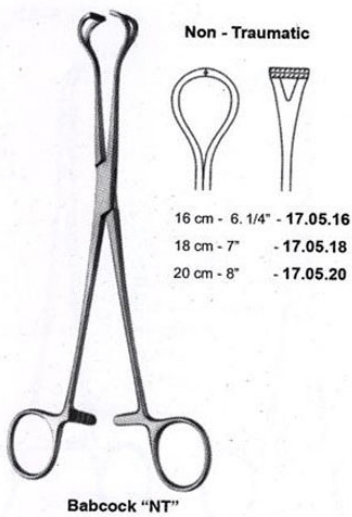

Tissue Forceps Babcock Non-Traumatic 18 Cm - 7"

Tissue Forceps Babcock Non-Traumatic 18 Cm - 7"

[Read More](#)

SKU: BTF110

Price:

Stock: instock

Categories: [Basic / General](#), [Tissue Forceps](#)

Tags: [17.05.18](#)

Product Description

Tissue Forceps Babcock Non-Traumatic 18 Cm - 7"