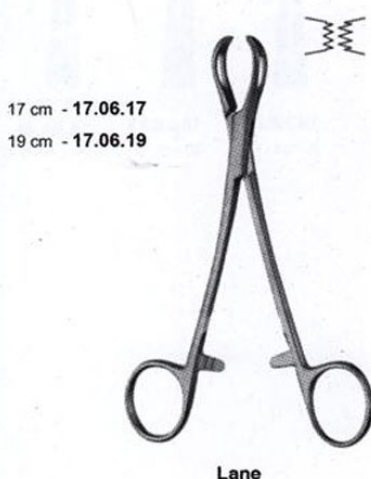

Tissue Forceps Lane 17 Cms

Tissue Forceps Lane 17 Cms

[Read More](#)

SKU: BTF120

Price:

Stock: instock

Categories: [Basic / General](#), [Tissue Forceps](#)

Tags: [17.06.17](#), [BF451R](#)