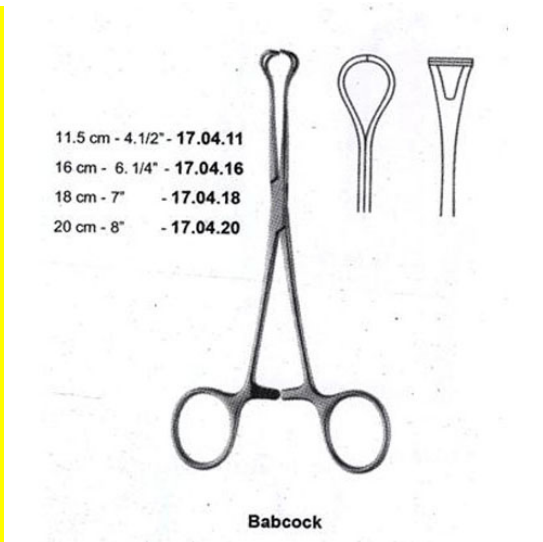

Tissue Forceps Babcock 18Cm-7"

Tissue Forceps Babcock 18Cm- 7"

[Read More](#)

SKU: BTF085

Price:

Stock: instock

Categories: [Basic / General](#), [Tissue Forceps](#)

Tags: [17.04.18](#), [EA031R](#)

Product Description

Tissue Forceps Babcock 18Cm- 7"