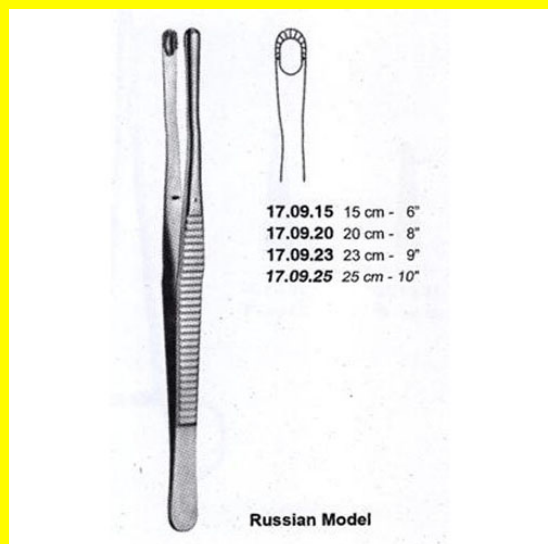

Tissue Forceps Russian 15Cm - 6"

Tissue Forceps Russian 15Cm - 6"

[Read More](#)

SKU: BTF130

Price:

Stock: instock

Categories: [Basic / General](#), [Tissue Forceps](#)

Tags: [17.09.15](#), [BD755](#)

Product Description

Tissue Forceps Russian 15Cm - 6"