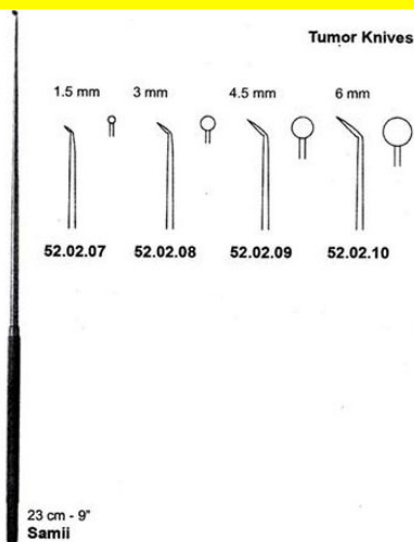

Tumor Knife Samii 23Cm 4.5mm Ball

Tumor Knife Samii 23Cm 4.5mm Ball

[Read More](#)

SKU: NKN020

Price:

Stock: instock

Categories: [Knifes](#), [Neuro & Spine](#), [Open Surgery](#)

Tags: [52.02.09](#)

Product Description

Tumor Knife Samii 23Cm 4.5mm Ball