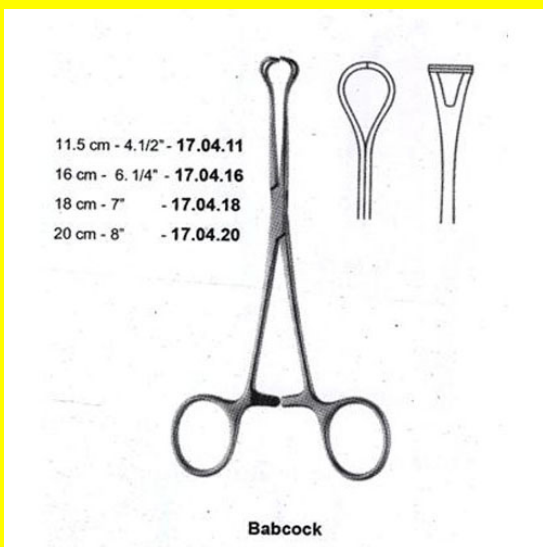

## Product Description

Tissue Forceps Babcock 16Cm- 6 14"

## Tissue Forceps Babcock 18Cm-7"

Tissue Forceps Babcock 18Cm- 7"

[Read More](#)

**SKU:** BTF085

**Price:**

**Stock:** instock

**Categories:** [Basic / General](#), [Tissue Forceps](#)

**Tags:** [17.04.18](#), [EA031R](#)

### Product Description

Tissue Forceps Babcock 18Cm- 7"