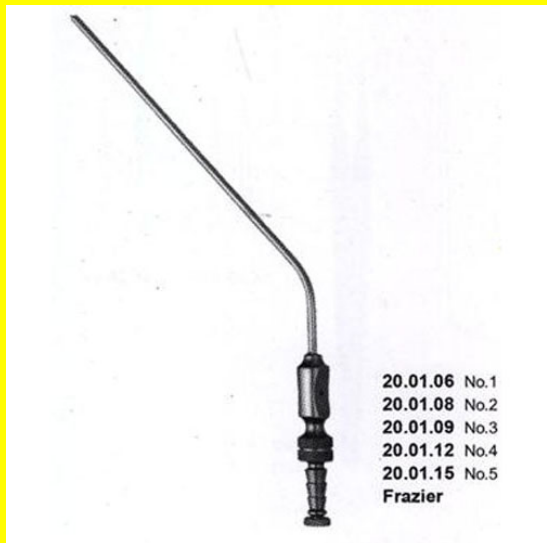

SKU: CSU005

Price:

Stock: instock

Categories: [Cardio Thoracic](#), [Suction](#)

Tags: [20.08.29](#)

Product Description

Suction Handle Debakey 29 Cm-11 3/8"

Suction Handle Frazier # 1 American Model