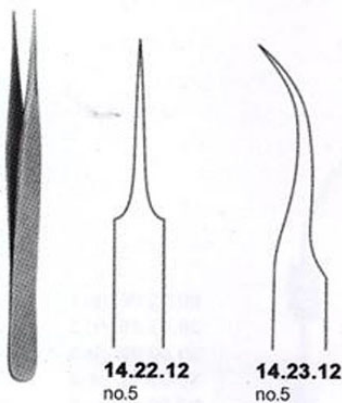

Product Description

Suturing Forceps Jewellers Curved 11.5 Cm-4 1/2"

Suturing Forceps Jewellers Curved 13 Cm-5 1/4"

Suturing Forceps Jewellers Curved 13 Cm-5 1/4"

[Read More](#)

SKU: BMF020

Price:

Stock: instock

Categories: [Basic / General](#), [Micro Forceps](#)

Tags: [BMF020](#), [FK307](#)

Product Description

Suturing Forceps Jewellers Curved 13 Cm-5 1/4"

11.5 cm - 4 1/2
Jewellers

14.22.12
no.5

14.23.12
no.5

Suturing Forceps Jewellers Straight 11.5 Cm-4 1/2"

Suturing Forceps Jewellers Straight 11.5 Cm-4 1/2"

[Read More](#)

SKU: BMF005

Price:

Stock: instock

Categories: [Basic / General](#), [Micro Forceps](#)

Tags: [14.22.12](#), [BD336](#)

Product Description

Suturing Forceps Jewellers Straight 11.5 Cm-4 1/2"