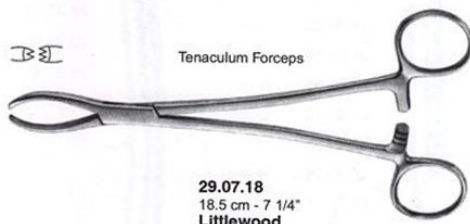

[Read More](#)

SKU: GOF025

Price:

Stock: instock

Categories: [Gynecology](#), [Other Forceps](#)

Tags: [GOF025](#)

Product Description

Tenaculum Forceps 4x4 pronges 18mm 26cm-10 1/4"

Tenaculum Forceps Littlewood 18.5 Cm-7 1/4"

Tenaculum Forceps Littlewood 18.5 Cm-7 1/4"

[Read More](#)

SKU: GOF045

Price:

Stock: instock

Categories: [Gynecology](#), [Other Forceps](#)

Tags: [29.07.18](#)

Tenaculum Forceps

29.07.18
18.5 cm - 7 1/4"
Littlewood

Product Description

Tenaculum Forceps Littlewood 18.5 Cm-7 1/4"

Tenaculum Forceps Shroeder 25 Cm- 10"

Tenaculum Forceps Shroeder 25 Cm- 10"

[Read More](#)