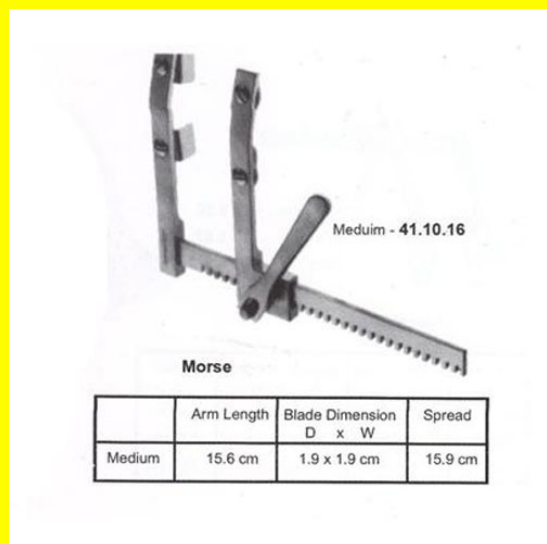

Sternal Spreader Morse Pediatric Large

Sternal Spreader Morse Pediatric Large

[Read More](#)

SKU: CSR045

Price:

Stock: instock

Categories: [Cardio Thoracic](#), [Self Retaining Retractor](#)

Tags: [41.10.16](#)

Product Description

Sternal Spreader Morse Pediatric Large