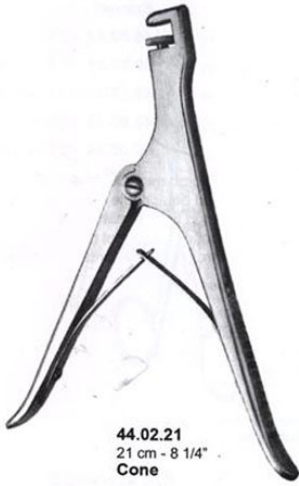

Skull Punch

44.02.21
21 cm - 8 1/4"
Cone

Skull Punch Cone 21 Cm - 8 1/4"

Skull Punch Cone 21 Cm - 8 1/4"

[Read More](#)

SKU: NBC010

Price:

Stock: instock

Categories: [Bone Cutters](#), [Neuro & Spine](#), [Open Surgery](#)

Tags: [44.02.21](#)

Product Description

Skull Punch Cone 21 Cm - 8 1/4"