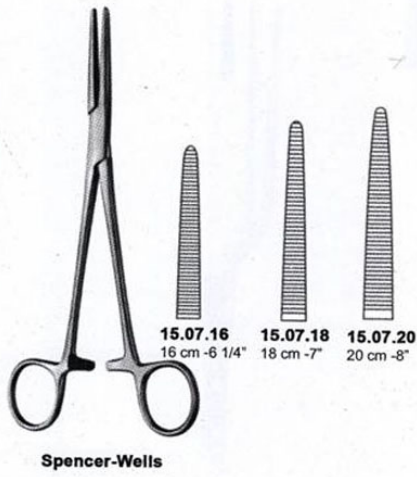

Spencer-Wells Artery Forceps Straight 20Cms - 8"

Spencer-Wells Artery Forceps Straight 20Cms - 8"

[Read More](#)

SKU: BAF055

Price:

Stock: instock

Categories: [Artery Forceps](#), [Basic / General](#)

Tags: [15.07.20](#), [BH338](#)

Product Description

Spencer-Wells Artery Forceps Straight 20Cms - 8"