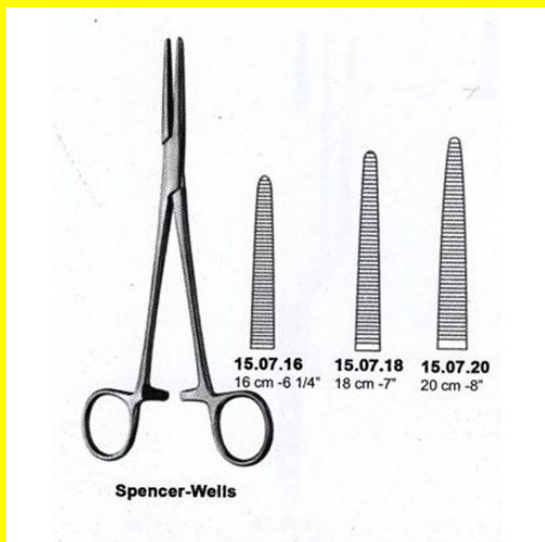

Spencer-Wells Artery Forceps Straight 18Cms - 7"

Spencer-Wells Artery Forceps Straight 18Cms - 7"

[Read More](#)

SKU: BAF050

Price:

Stock: instock

Categories: [Artery Forceps](#), [Basic / General](#)

Tags: [15.07.18](#), [BH336](#)

Product Description

Spencer-Wells Artery Forceps Straight 18Cms - 7"