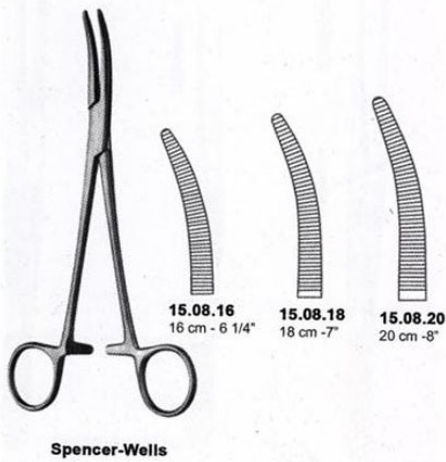

Spencer-Wells Artery Forceps Curved 16Cms - 6 14"

Spencer-Wells Artery Forceps Curved 16Cms - 6 14"

[Read More](#)

SKU: BAF060

Price:

Stock: instock

Categories: [Artery Forceps](#), [Basic / General](#)

Tags: [15.08.16](#), [BH335](#)