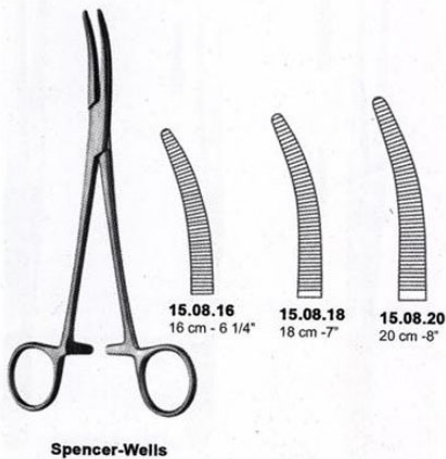

Spencer-Wells Artery Forceps Curved 18Cms - 7"

Spencer-Wells Artery Forceps Curved 18Cms - 7"

[Read More](#)

SKU: BAF065

Price:

Stock: instock

Categories: [Artery Forceps](#), [Basic / General](#)

Tags: [15.08.18](#), [BH337](#)