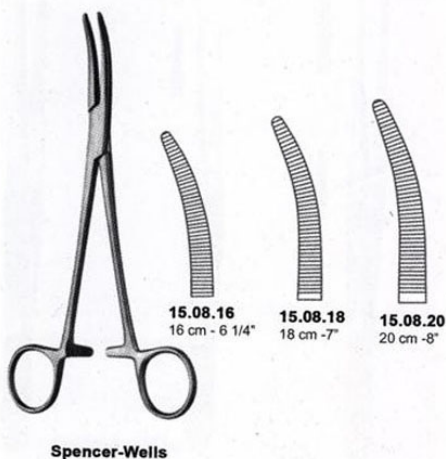

Spencer-Wells Artery Forceps Curved 20Cms - 8"

Spencer-Wells Artery Forceps Curved 20Cms - 8"

[Read More](#)

SKU: BAF070

Price:

Stock: instock

Categories: [Artery Forceps](#), [Basic / General](#)

Tags: [15.08.20](#), [BH339](#)