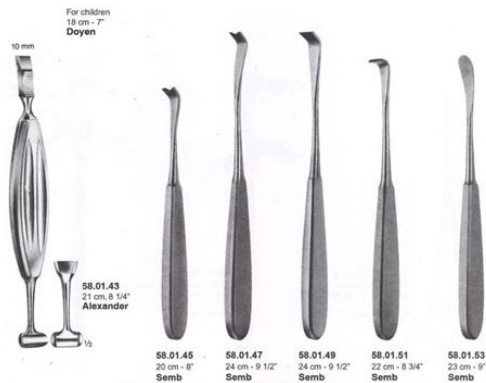

Rhoton Set of 20 in SS Box, Titanium

Rhoton Set of 20 in SS Box, Titanium

[Read More](#)

SKU: NHK050

Price:

Stock: instock

Categories: [Hooks & Probes](#), [Neuro & Spine](#), [Open Surgery](#)

Tags: [FO500](#), [NHK050](#)

Product Description

Rhoton Set of 20 in SS Box, Titanium

Rib Raspatory Double Ended Alexander 8 14"

Rib Raspatory Double Ended Alexander 8 14"

[Read More](#)

SKU: CDI025

Price:

Stock: instock

Categories: [Cardio Thoracic](#), [Dissectors](#), [Raspatory](#), [Elevators etc](#), [Elevators etc](#), [Raspatory](#)

Tags: [58.01.43](#)

Product Description

Rib Raspatory Double Ended Alexander 8 14"