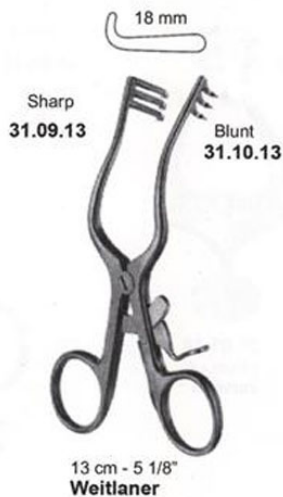

Product Description

Retractor Self Retaining Weitlaner Curved 13Cm 5 1/8" Blunt