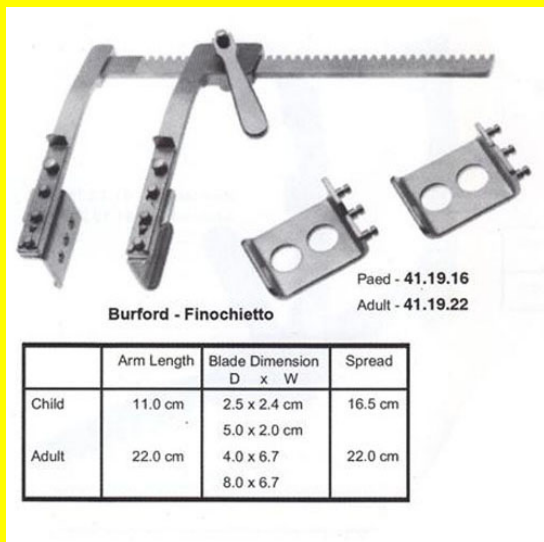

Rib Spreader Burford-Finochietto Adult

Rib Spreader Burford-Finochietto Adult

[Read More](#)

SKU: CSR110

Price:

Stock: instock

Categories: [Cardio Thoracic](#), [Self Retaining Retractor](#)

Tags: [41.19.22](#)

Product Description

Rib Spreader Burford-Finochietto Adult

	Arm Length	Blade Dimension D x W	Spread
Child	11.0 cm	2.5 x 2.4 cm 5.0 x 2.0 cm	16.5 cm
Adult	22.0 cm	4.0 x 6.7 8.0 x 6.7	22.0 cm