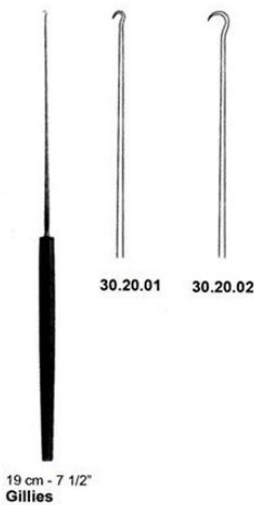

Product Description

Retractor Self Retaining Weitlaner Straight 3X4 20Cm 8" Sharp