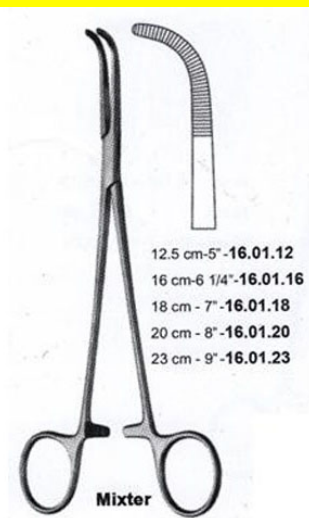

Product Description

Right Angle Forceps Mixer 20Cm-8"