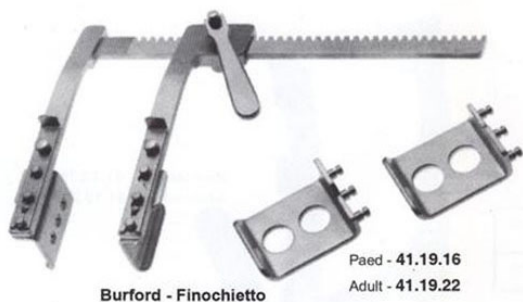

Burford - Finochietto

Paed - 41.19.16
Adult - 41.19.22

	Arm Length	Blade Dimension D x W	Spread
Child	11.0 cm	2.5 x 2.4 cm 5.0 x 2.0 cm	16.5 cm
Adult	22.0 cm	4.0 x 6.7 8.0 x 6.7	22.0 cm

Rib Spreader Burford-Finochietto Paed

Rib Spreader Burford-Finochietto Paed

[Read More](#)

SKU: CSR105

Price:

Stock: instock

Categories: [Cardio Thoracic](#), [Self Retaining Retractor](#)

Tags: [41.19.16](#)