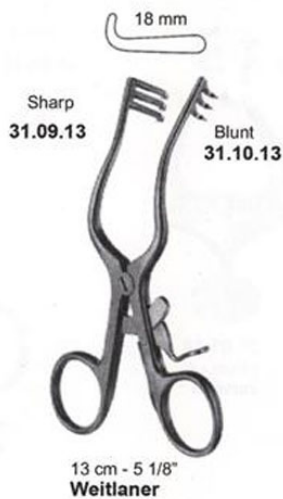

Retractor Self Retaining Weitlaner Curved 13Cm 5 1/8" Blunt

Retractor Self Retaining Weitlaner Curved 13Cm 5 1/8" Blunt

[Read More](#)

SKU: BSR025

Price:

Stock: instock

Categories: [Basic / General](#), [Self Retaining Retractor](#)

Tags: [31.10.13](#)

Product Description

Retractor Self Retaining Weitlaner Curved 13Cm 5 1/8" Blunt

Retractor Self Retaining Weitlaner Curved 13Cm 5 1/8" Sharp

Retractor Self Retaining Weitlaner Curved 13Cm 5 1/8" Sharp

[Read More](#)

SKU: BSR020

Price:

Stock: instock

Categories: [Basic / General](#), [Self Retaining Retractor](#)

Tags: [31.09.13](#)

Product Description

Retractor Self Retaining Weitlaner Curved 13Cm 5 1/8" Sharp

Retractor Self Retaining Weitlaner Straight 3X4 20Cm 8" Blunt

Retractor Self Retaining Weitlaner Straight 3X4 20Cm 8" Blunt

[Read More](#)

SKU: BSR070

Price:

Stock: instock

Categories: [Basic / General](#), [Self Retaining Retractor](#)