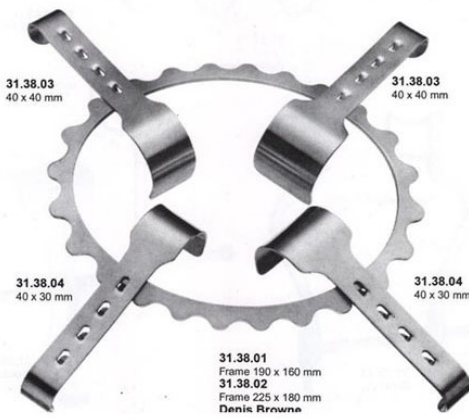

Retractor Self Retaining Denis Browne Adult Set with 1 Ring & 4 Blades

Retractor Self Retaining Denis Browne Adult Set with 1 Ring & 4 Blades

[Read More](#)

SKU: USR045

Price:

Stock: instock

Categories: [Self Retaining Retractor](#), [Urology](#)

Tags: [31.38.01](#)

Product Description

Retractor Self Retaining Denis Browne Adult Set with 1 Ring & 4 Blades

Retractor Self Retaining Denis Browne Peadiatric Set with 1 Ring & 4 Blades

Retractor Self Retaining Denis Browne Peadiatric Set with 1 Ring & 4 Blades

[Read More](#)

SKU: USR050

Price:

Stock: instock

Categories: [Self Retaining Retractor](#), [Urology](#)

Tags: [USR050](#)

Product Description

Retractor Self Retaining Denis Browne Peadiatric Set with 1 Ring & 4 Blades