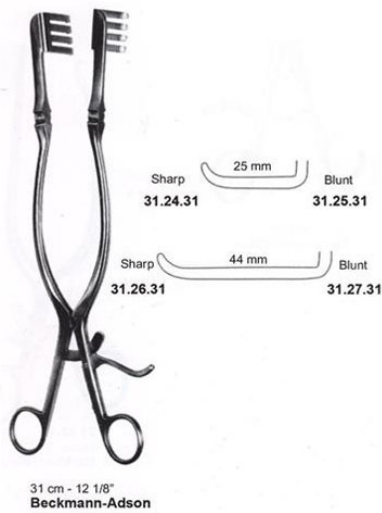

Retractor Self Retaining Beckmann-Adson 31 Cm 12 1/8" Blunt 25Mm

Retractor Self Retaining Beckmann-Adson 31 Cm 12 1/8" Blunt 25Mm

[Read More](#)

SKU: NSR115

Price:

Stock: instock

Categories: [Neuro & Spine](#), [Open Surgery](#), [Self Retaining Retractor](#)

Tags: [31.27.31](#)

Product Description

Retractor Self Retaining Beckmann-Adson 31 Cm 12 1/8" Blunt 25Mm