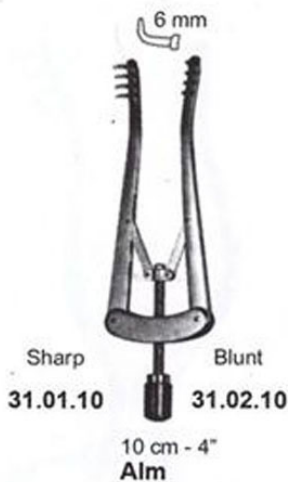

Retractor Self Retaining Alan-Parks

Retractor Self Retaining Alan-Parks

[Read More](#)

SKU: LSR100

Price:

Stock: instock

Categories: [Gastro & Liver](#), [Self Retaining Retractor](#)

Tags: [31.52.18](#)

Product Description

Retractor Self Retaining Alan-Parks

Retractor Self Retaining Alm 10Cm 4" Blunt

Retractor Self Retaining Alm 10Cm 4" Blunt

[Read More](#)

SKU: PSR010

Price:

Stock: instock

Categories: [Plastic](#), [Self Retaining Retractor](#)

Tags: [31.02.10](#)

Product Description

Retractor Self Retaining Alm 10Cm 4" Blunt

Retractor Self Retaining Alm 10Cm 4" Sharp

Retractor Self Retaining Alm 10Cm 4" Sharp

[Read More](#)

SKU: PSR005

Price:

Stock: instock

Categories: [Plastic](#), [Self Retaining Retractor](#)

Tags: [31.01.10](#)