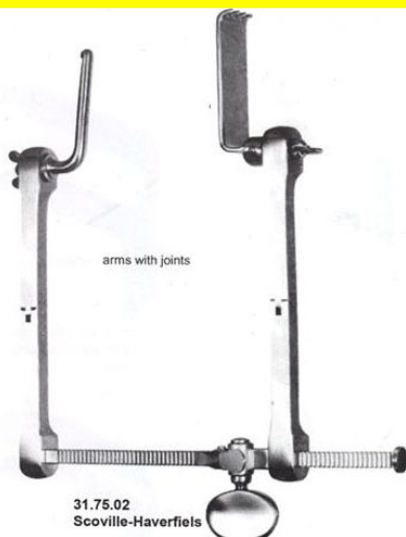

Product Description

Retractor Self Retaining Rochard For Lateral Bars 25 X 10Mm