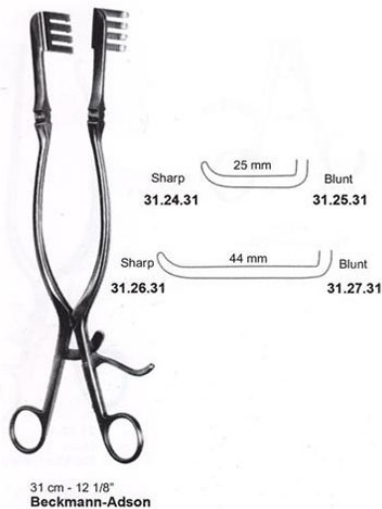

Retractor Self Retaining Beckmann-Adson 31 Cm 12 1/8" Sharp 25Mm

Retractor Self Retaining Beckmann-Adson 31 Cm 12 1/8" Sharp 25Mm

[Read More](#)

SKU: NSR100

Price:

Stock: instock

Categories: [Neuro & Spine](#), [Open Surgery](#), [Self Retaining Retractor](#)

Tags: [31.24.31](#)

Product Description

Retractor Self Retaining Beckmann-Adson 31 Cm 12 1/8" Sharp 25Mm