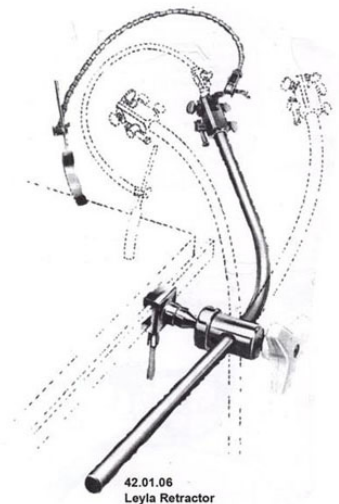

Product Description

Retractor Self Retaining Jolls 15 Cm 6"

42.01.06
Leyla Retractor

Retractor Self Retaining Leyla

Retractor Self Retaining Leyla

[Read More](#)

SKU: NSR155

Price:

Stock: instock

Categories: [Neuro & Spine](#), [Open Surgery](#), [Self Retaining Retractor](#)

Tags: [42.01.06](#)

Product Description

Retractor Self Retaining Leyla