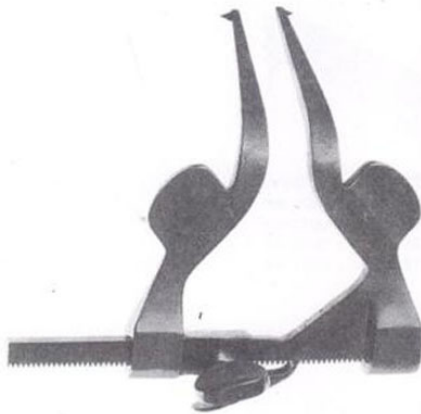

Retractor Self Retaining Verteb Spread-Cervical Cloward Fine Tip

Retractor Self Retaining Verteb Spread-Cervical Cloward Fine Tip

[Read More](#)

SKU: NSR240

Price:

Stock: instock

Categories: [Neuro & Spine](#), [Open Surgery](#), [Self Retaining Retractor](#)

Tags: [NSR240](#)

Product Description

Retractor Self Retaining Verteb Spread-Cervical Cloward Fine Tip

Retractor Self Retaining Verteb Spread-Lumbar Cloward

Retractor Self Retaining Verteb Spread-Lumbar Cloward

[Read More](#)

SKU: NSR230

Price:

Stock: instock

Categories: [Neuro & Spine](#), [Open Surgery](#), [Self Retaining Retractor](#)

Tags: [31.78.12](#)

31.78.12
Cloward
Vertebral Spreader - Lumbar

Product Description

Retractor Self Retaining Verteb Spread-Lumbar Cloward

Retractor Self Retaining Weitlaner 13Cm 5 1/8" Blunt

Retractor Self Retaining Weitlaner 13Cm 5 1/8" Blunt

[Read More](#)

SKU: BSR015

Price:

Stock: instock

Categories: [Basic / General](#), [Self Retaining Retractor](#)

Tags: [31.05.13](#)