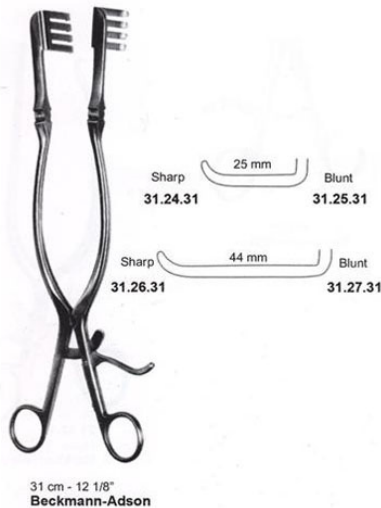

Product Description

Retractor Self Retaining Beckmann 31Cm 12 1/8" Sharp