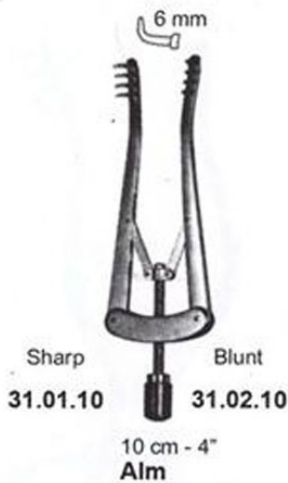

Product Description

Retractor Self Retaining Alm 10Cm 4" Blunt

Retractor Self Retaining Alm 10Cm 4" Sharp

Retractor Self Retaining Alm 10Cm 4" Sharp

[Read More](#)

SKU: PSR005

Price:

Stock: instock

Categories: [Plastic](#), [Self Retaining Retractor](#)

Tags: [31.01.10](#)