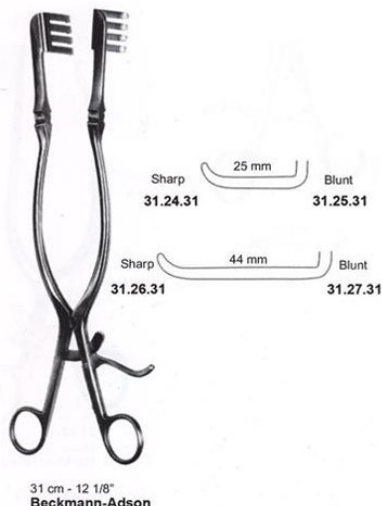

Retractor Self Retaining Beckmann-Adson 31 Cm 12 1/8" Sharp 44Mm

Retractor Self Retaining Beckmann-Adson 31 Cm 12 1/8" Sharp 44Mm

[Read More](#)

SKU: NSR110

Price:

Stock: instock

Categories: [Neuro & Spine](#), [Open Surgery](#), [Self Retaining Retractor](#)