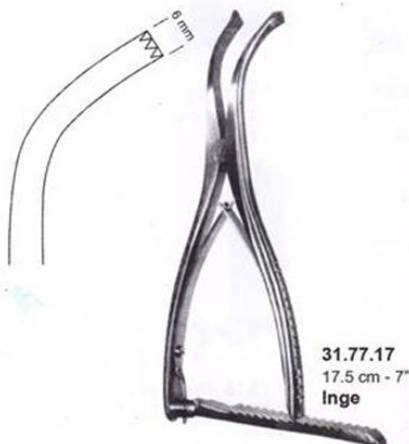

Retractor Self Retaining Inge 17.5cm-7"

Retractor Self Retaining Inge 17.5cm-7"

[Read More](#)

SKU: SSR005

Price:

Stock: instock

Categories: [Self Retaining Retractor](#), [Spine](#)

Tags: [31.77.17](#)