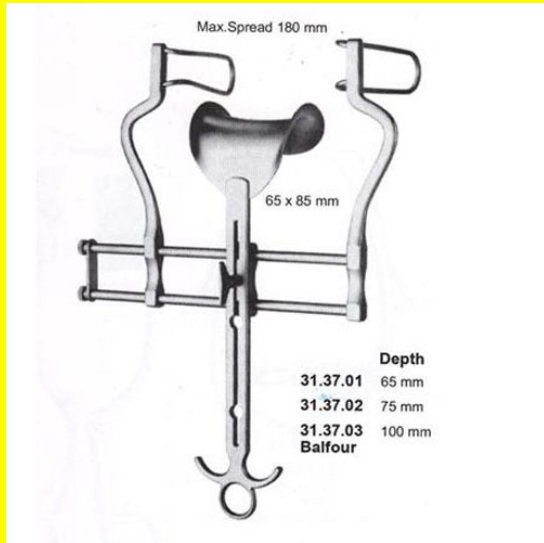

Product Description

Retractor Self Retaining Alm 10Cm 4" Sharp

Retractor Self Retaining Balfour 100Mm

Retractor Self Retaining Balfour 100Mm

[Read More](#)

SKU: USR040

Price:

Stock: instock

Categories: [Self Retaining Retractor](#), [Urology](#)

Tags: [31.37.03](#)

Product Description

Retractor Self Retaining Balfour 100Mm