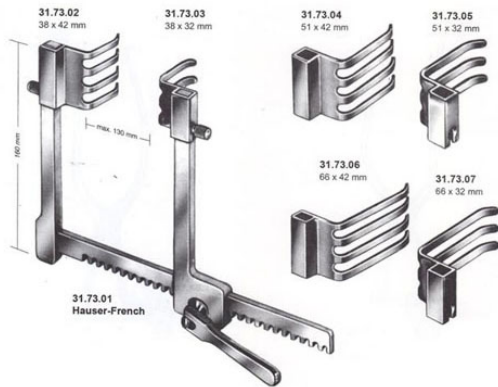

Retractor Self Retaining Harvey Jackson 28cm-11"

Retractor Self Retaining Harvey Jackson 28cm-11"

[Read More](#)

SKU: NSR075

Price:

Stock: instock

Categories: [Neuro & Spine](#), [Open Surgery](#), [Self Retaining Retractor](#)

Tags: [NSR075](#)

Product Description

Retractor Self Retaining Harvey Jackson 28cm-11"

Retractor Self Retaining Hauser-French Set with 6 blades

Retractor Self Retaining Hauser-French Set with 6 blades

[Read More](#)

SKU: NSR185

Price:

Stock: instock

Categories: [Neuro & Spine](#), [Open Surgery](#), [Self Retaining Retractor](#)

Tags: [31.73.01](#)

Product Description

Retractor Self Retaining Hauser-French Set with 6 blades