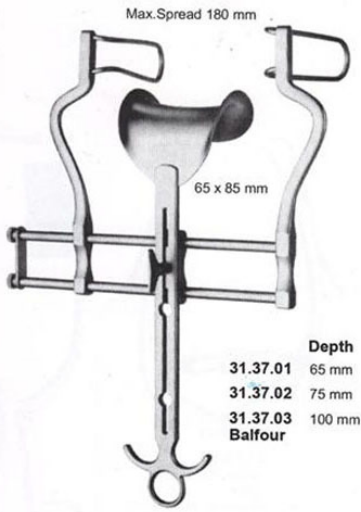

Retractor Self Retaining Balfour 75Mm

Retractor Self Retaining Balfour 75Mm

[Read More](#)

SKU: USR035

Price:

Stock: instock

Categories: [Self Retaining Retractor](#), [Urology](#)

Tags: [31.37.02](#)

Product Description

Retractor Self Retaining Balfour 75Mm

Retractor Self Retaining Balfour-Baby

Retractor Self Retaining Balfour-Baby

[Read More](#)

SKU: USR025

Price:

Stock: instock

Categories: [Self Retaining Retractor](#), [Urology](#)

Tags: [31.37.16](#)

Product Description

Retractor Self Retaining Balfour-Baby

Retractor Self Retaining Beckmann 31Cm 12 1/8" Blunt

Retractor Self Retaining Beckmann 31Cm 12 1/8" Blunt

[Read More](#)

SKU: NSR085

Price:

Stock: instock

Categories: [Neuro & Spine](#), [Open Surgery](#), [Self Retaining Retractor](#)

Tags: [31.21.31](#)