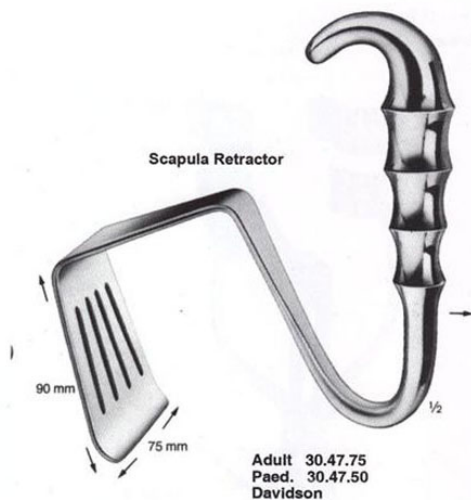

Retractor Ross Aortic Valve Medium 10"

Retractor Ross Aortic Valve Medium 10"

[Read More](#)

SKU: CHH065

Price:

Stock: instock

Categories: [Cardio Thoracic](#), [Hand Held Retractor](#), [Spatulas](#), [Spatulas](#)

Tags: [CHH065](#)

Product Description

Retractor Ross Aortic Valve Medium 10"

Retractor Ross Aortic Valve Small 10"

Retractor Ross Aortic Valve Small 10"

[Read More](#)

SKU: CHH060

Price:

Stock: instock

Categories: [Cardio Thoracic](#), [Hand Held Retractor](#), [Spatulas](#), [Spatulas](#)

Tags: [CHH060](#)

Product Description

Retractor Ross Aortic Valve Small 10"

Retractor Scapula Davison Adult

Retractor Scapula Davison Adult

[Read More](#)

SKU: CHH005

Price:

Stock: instock

Categories: [Cardio Thoracic](#), [Hand Held Retractor](#), [Spatulas](#), [Spatulas](#)

Tags: [30.47.75](#)