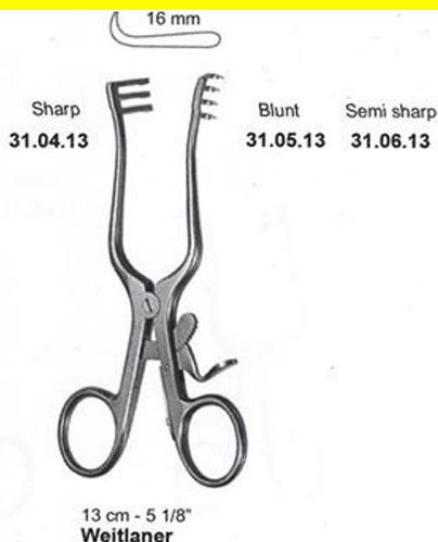

Retractor Self Retaining Verteb Spread-Cervical Cloward Fine Tip

Retractor Self Retaining Verteb Spread-Cervical Cloward Fine Tip

[Read More](#)

SKU: NSR240

Price:

Stock: instock

Categories: [Neuro & Spine](#), [Open Surgery](#), [Self Retaining Retractor](#)

Tags: [NSR240](#)

Product Description

Retractor Self Retaining Verteb Spread-Cervical Cloward Fine Tip

Retractor Self Retaining Verteb Spread-Lumbar Cloward

Retractor Self Retaining Verteb Spread-Lumbar Cloward

[Read More](#)

SKU: NSR230

Price:

Stock: instock

Categories: [Neuro & Spine](#), [Open Surgery](#), [Self Retaining Retractor](#)

Tags: [31.78.12](#)

Product Description

Retractor Self Retaining Verteb Spread-Lumbar Cloward

Retractor Self Retaining Weitlaner 13Cm 5 1/8" Blunt

Retractor Self Retaining Weitlaner 13Cm 5 1/8" Blunt

[Read More](#)

SKU: BSR015

Price:

Stock: instock

Categories: [Basic / General](#), [Self Retaining Retractor](#)

Tags: [31.05.13](#)