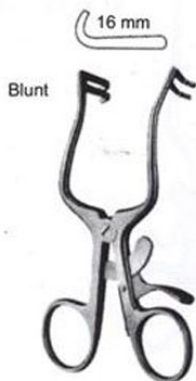

Product Description

Retractor Self Retaining Norfolk-Norwich 4x5 22Cm 8 3/4"

31.04.11
11 cm - 4 3/8"
Plester

Retractor Self Retaining Plester 2X2 11 Cm 4 3/8 "

Retractor Self Retaining Plester 2X2 11 Cm 4 3/8 "

[Read More](#)

SKU: BSR005

Price:

Stock: instock

Categories: [Basic / General](#), [Self Retaining Retractor](#)

Tags: [31.04.11](#)

Product Description

Retractor Self Retaining Plester 2X2 11 Cm 4 3/8 "