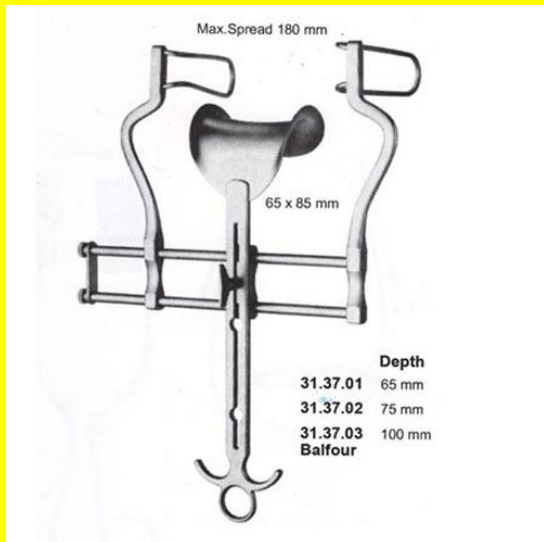

Retractor Self Retaining Balfour 65Mm

Retractor Self Retaining Balfour 65Mm

[Read More](#)

SKU: USR030

Price:

Stock: instock

Categories: [Self Retaining Retractor](#), [Urology](#)

Tags: [31.37.01](#)

Product Description

Retractor Self Retaining Balfour 65Mm