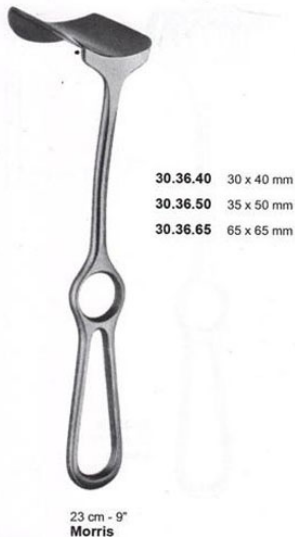

Retractor Hand Held Morris 23Cm 9" 35 X 50Mm

Retractor Hand Held Morris 23Cm 9" 35 X 50Mm

[Read More](#)

SKU: BHH335

Price:

Stock: instock

Categories: [Basic / General](#), [Hand Held Retractor](#), [Spatulas](#), [Spatulas](#)

Tags: [BHH335](#)

Product Description

Retractor Hand Held Morris 23Cm 9" 35 X 50Mm