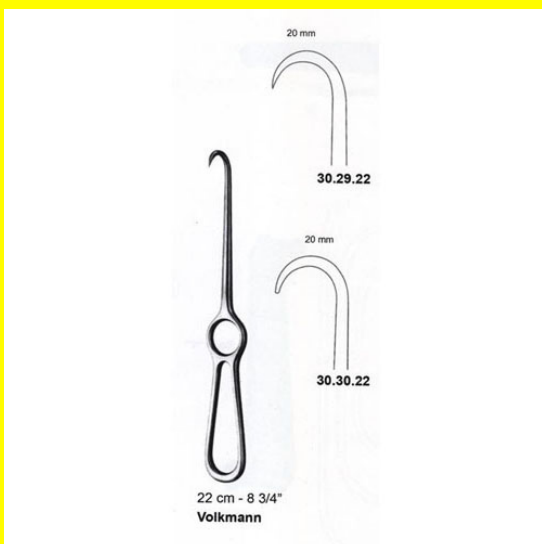

Retractor Hand Held Tuffier 17/25Mm X 200Mm

Retractor Hand Held Tuffier 17/25Mm X 200Mm

[Read More](#)

SKU: BHH185

Price:

Stock: instock

Categories: [Basic / General](#), [Hand Held Retractor](#), [Spatulas](#), [Spatulas](#)

Tags: [30.24.51](#)

Product Description

Retractor Hand Held Tuffier 17/25Mm X 200Mm

Retractor Hand Held Volkmann 22 Cm 8 3/4" 20Mm

Retractor Hand Held Volkmann 22 Cm 8 3/4" 20Mm

[Read More](#)

SKU: BHH230

Price:

Stock: instock

Categories: [Basic / General](#), [Hand Held Retractor](#), [Spatulas](#), [Spatulas](#)

Tags: [30.29.22](#)

Product Description

Retractor Hand Held Volkmann 22 Cm 8 3/4" 20Mm

Retractor Hand Held Volkmann 22 Cm 8 3/4" 20Mm

Retractor Hand Held Volkmann 22 Cm 8 3/4" 20Mm

[Read More](#)

SKU: BHH235

Price:

Stock: instock

Categories: [Basic / General](#), [Hand Held Retractor](#), [Spatulas](#), [Spatulas](#)

Tags: [30.30.22](#)