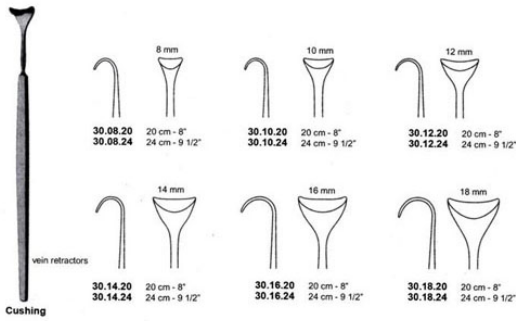

Retractor Hand Held Cushing

24Cm 9 1/2" 12Mm

Retractor Hand Held Cushing 24Cm 9 1/2" 12Mm

[Read More](#)

SKU: BHH090

Price:

Stock: instock

Categories: [Basic / General](#), [Hand Held Retractor](#), [Spatulas](#), [Spatulas](#)

Tags: [30.12.24](#)