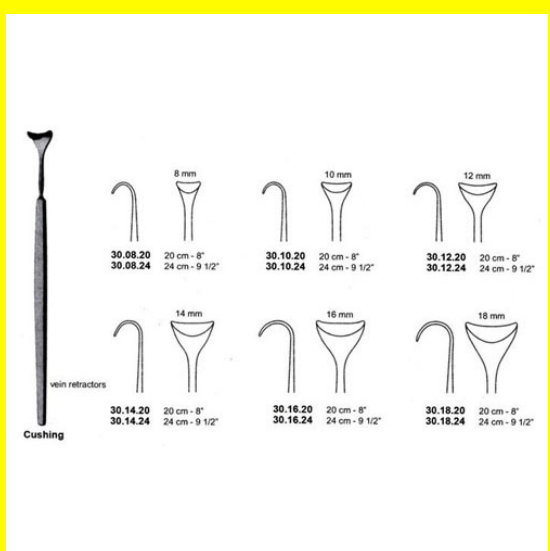

Retractor Hand Held Cushing 20Cm 8" 16Mm

Retractor Hand Held Cushing 20Cm 8" 16Mm

[Read More](#)

SKU: BHH105

Price:

Stock: instock

Categories: [Basic / General](#), [Hand Held Retractor](#), [Spatulas](#), [Spatulas](#)

Tags: [30.16.20](#)

Product Description

Retractor Hand Held Cushing 20Cm 8" 16Mm