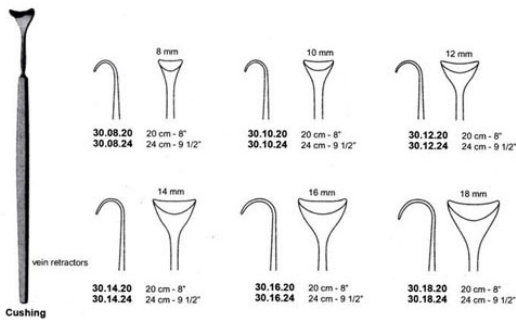

## Product Description

Retractor Hand Held Cushing 124Cm 9 1/2" 16Mm

## 20Cm 8" 10Mm

Retractor Hand Held Cushing 20Cm 8" 10Mm

[Read More](#)

**SKU:** BHH075

**Price:**

**Stock:** instock

**Categories:** [Basic / General](#), [Hand Held Retractor](#), [Spatulas](#), [Spatulas](#)

## Product Description

Retractor Hand Held Cushing 20Cm 8" 10Mm