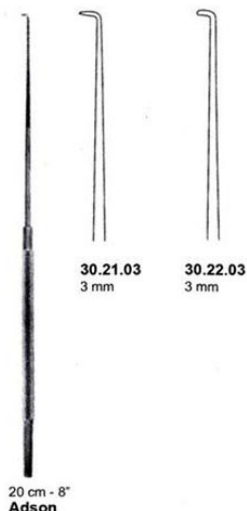

Product Description

Retractor Hand Held Morris 23Cm 9" 65 X 65Mm