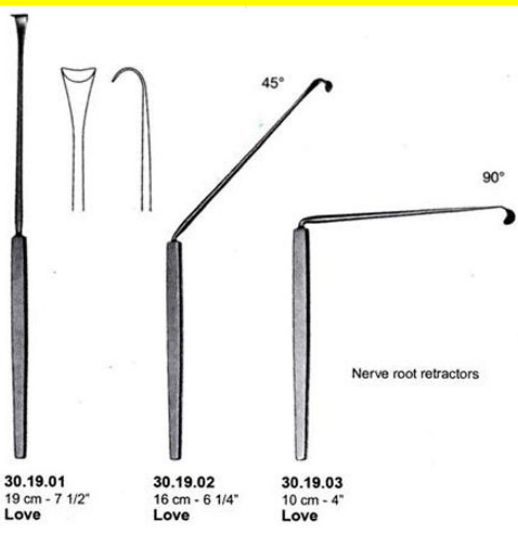

Retractor Hand Held Nerve Cushing 19Cm 7 1/2" 6Mm

Retractor Hand Held Nerve Cushing 19Cm 7 1/2" 6Mm

[Read More](#)

SKU: BHK085

Price:

Stock: instock

Categories: [Basic / General](#), [Hooks & Probes](#)

Tags: [30.21.06](#)

Product Description

Retractor Hand Held Nerve Cushing 19Cm 7 1/2" 6Mm

Retractor Hand Held Nerve Root Love 10Cm 4"

Retractor Hand Held Nerve Root Love 10Cm 4"

[Read More](#)

SKU: NHH090

Price:

Stock: instock

Categories: [Hand Held Retractor](#), [Spatulas](#), [Neuro & Spine](#), [Open Surgery](#), [Spatulas](#)

Tags: [30.19.03](#)

Product Description

Retractor Hand Held Nerve Root Love 10Cm 4"

Retractor Hand Held Nerve Root Love 16Cm 6 1/4"

Retractor Hand Held Nerve Root Love 16Cm 6 1/4"

[Read More](#)

SKU: NHH085

Price:

Stock: instock

Categories: [Hand Held Retractor](#), [Spatulas](#), [Neuro & Spine](#), [Open Surgery](#), [Spatulas](#)

Tags: [30.19.02](#)