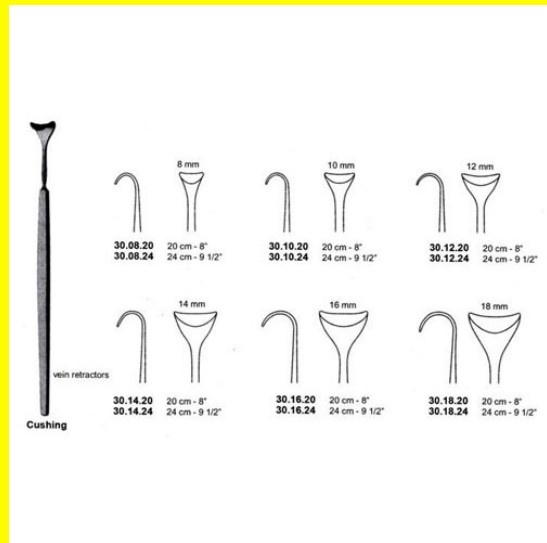

Product Description

Retractor Hand Held Cushing 24Cm 9 1/2" 18Mm

Retractor Hand Held Cushing 24Cm 9 1/2" 8Mm

Retractor Hand Held Cushing 24Cm 9 1/2" 8Mm

[Read More](#)

SKU: BHH070

Price:

Stock: instock

Categories: [Basic / General](#), [Hand Held Retractor](#), [Spatulas](#), [Spatulas](#)

Tags: [30.08.24](#)

Product Description

Retractor Hand Held Cushing 24Cm 9 1/2" 8Mm