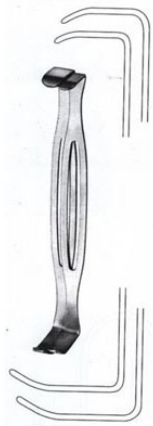

Product Description

Retractor Hand Held Parker-Langenbeck #21 Cm 8 1/4"

30.28.01
30.28.02
21 cm - 8 1/4"
Parker-Langenbeck
(US-Army)

Retractor Hand Held Parker-Langenbeck #21 Cm 8 1/4"

Retractor Hand Held Parker-Langenbeck #21 Cm 8 1/4"

[Read More](#)

SKU: BHH225

Price:

Stock: instock

Categories: [Basic / General](#), [Hand Held Retractor](#), [Spatulas](#), [Spatulas](#)

Tags: [30.28.02](#)

Product Description

Retractor Hand Held Parker-Langenbeck #21 Cm 8 1/4"

30.39.20 25 x 20 mm
30.39.29 32 x 29 mm
30.39.38 38 x 38 mm
30.39.21 48 x 21 mm