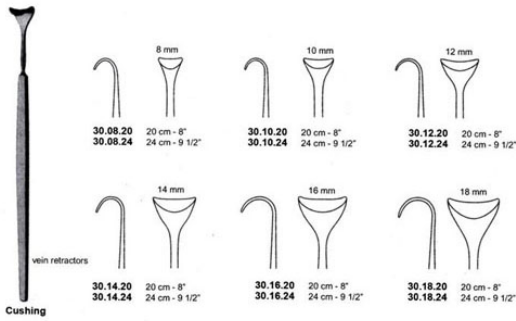

Retractor Hand Held Cushing

20Cm 8" 18Mm

Retractor Hand Held Cushing 20Cm 8" 18Mm

[Read More](#)

SKU: BHH115

Price:

Stock: instock

Categories: [Basic / General](#), [Hand Held Retractor](#), [Spatulas](#), [Spatulas](#)

Tags: [30.18.20](#)

Product Description

Retractor Hand Held Cushing 20Cm 8" 18Mm

Retractor Hand Held Cushing

20Cm 8" 4 Mm

Retractor Hand Held Cushing 20Cm 8" 4 Mm

[Read More](#)

SKU: BHH055

Price:

Stock: instock

Categories: [Basic / General](#), [Hand Held Retractor](#), [Spatulas](#), [Spatulas](#)

Tags: [BHH055](#)

Product Description

Retractor Hand Held Cushing 20Cm 8" 4 Mm

Retractor Hand Held Cushing

20Cm 8" 6 Mm

Retractor Hand Held Cushing 20Cm 8" 6 Mm

[Read More](#)

SKU: BHH060

Price:

Stock: instock

Categories: [Basic / General](#), [Hand Held Retractor](#), [Spatulas](#), [Spatulas](#)

Tags: [BHH060](#)