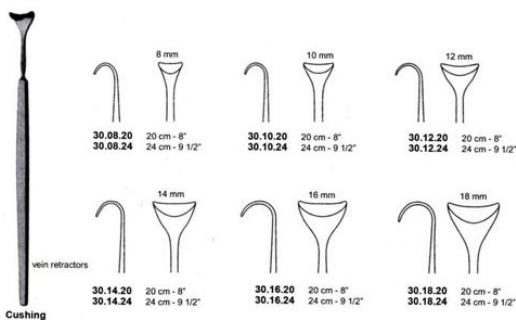

## Product Description

Retractor Hand Held Cushing 20Cm 8" 10Mm

## 20Cm 8" 12Mm

Retractor Hand Held Cushing 20Cm 8" 12Mm

[Read More](#)

**SKU:** BHH085

**Price:**

**Stock:** instock

**Categories:** [Basic / General](#), [Hand Held Retractor](#), [Spatulas](#), [Spatulas](#)

## Product Description

Retractor Hand Held Cushing 20Cm 8" 12Mm