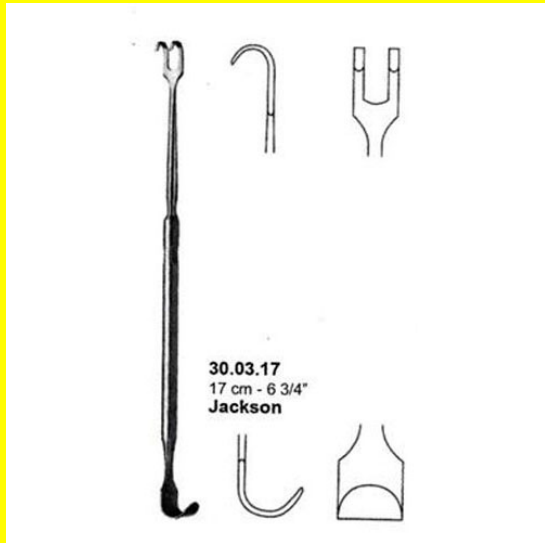

Product Description

Retractor Hand Held Israel 25Cm 10" 45 X 50Mm

Retractor Hand Held Jackson 17Cm 6 3/4"

Retractor Hand Held Jackson 17Cm 6 3/4"

[Read More](#)

SKU: BHH010

Price:

Stock: instock

Categories: [Basic / General](#), [Hand Held Retractor](#), [Spatulas](#), [Spatulas](#)

Tags: [30.03.17](#)

Product Description

Retractor Hand Held Jackson 17Cm 6 3/4"