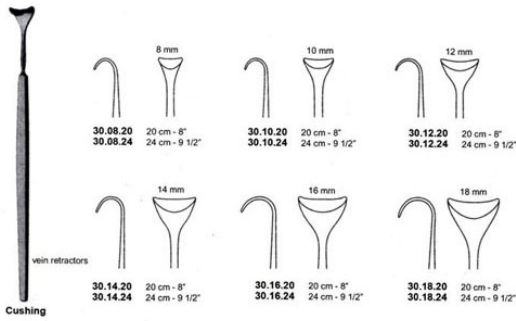

## Product Description

Retractor Hand Held Baby-Deaver 20Cm 8" 22mm

## 124Cm 9 1/2" 16Mm

Retractor Hand Held Cushing 124Cm 9 1/2" 16Mm

[Read More](#)

**SKU:** BHH110

**Price:**

**Stock:** instock

**Categories:** [Basic / General](#), [Hand Held Retractor](#), [Spatulas](#), [Spatulas](#)

## Product Description

Retractor Hand Held Cushing 124Cm 9 1/2" 16Mm