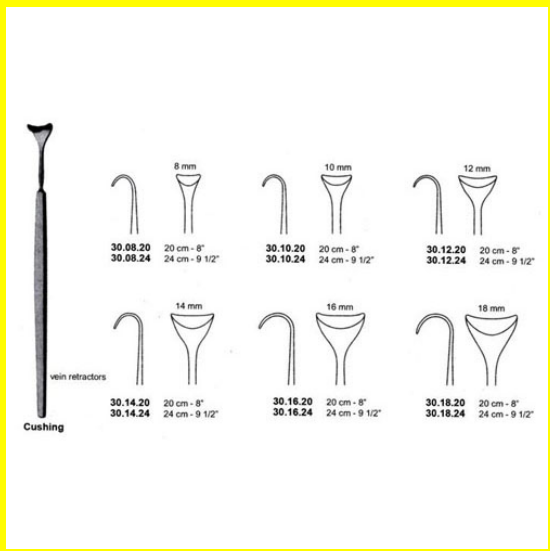

Product Description

Retractor Hand Held Cushing 20Cm 8" 12Mm

Retractor Hand Held Cushing 20Cm 8" 14Mm

Retractor Hand Held Cushing 20Cm 8" 14Mm

[Read More](#)

SKU: BHH095

Price:

Stock: instock

Categories: [Basic / General](#), [Hand Held Retractor](#), [Spatulas](#), [Spatulas](#)

Tags: [30.14.20](#)

Product Description

Retractor Hand Held Cushing 20Cm 8" 14Mm