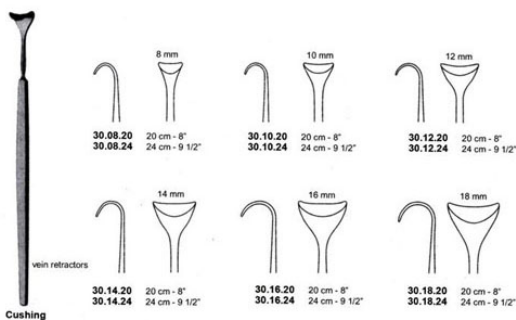

Retractor Hand Held Cushing

24Cm 9 1/2" 18Mm

Retractor Hand Held Cushing 24Cm 9 1/2" 18Mm

[Read More](#)

SKU: BHH120

Price:

Stock: instock

Categories: [Basic / General](#), [Hand Held Retractor](#), [Spatulas](#), [Spatulas](#)

Tags: [30.18.24](#)