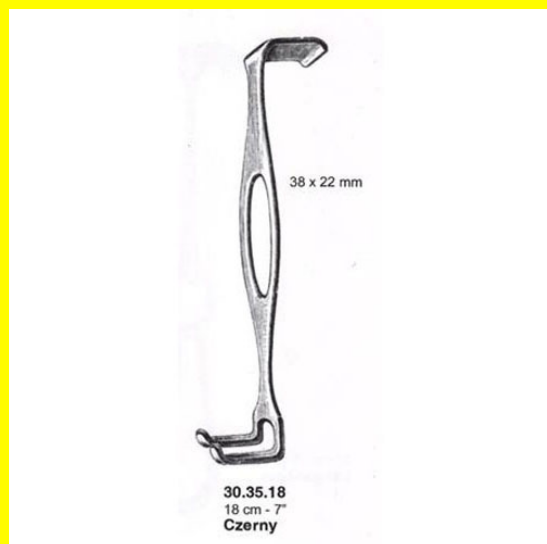

Retractor Hand Held Czerny 18Cm 7" 38 X 22Mm

Retractor Hand Held Czerny 18Cm 7" 38 X 22Mm

[Read More](#)

SKU: BHH325

Price:

Stock: instock

Categories: [Basic / General](#), [Hand Held Retractor](#), [Spatulas](#), [Spatulas](#)

Tags: [30.35.18](#)

Product Description

Retractor Hand Held Czerny 18Cm 7" 38 X 22Mm