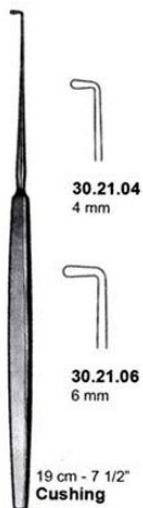

Retractor Hand Held Nerve Cushing 19Cm 7 1/2" 6Mm

Retractor Hand Held Nerve Cushing 19Cm 7 1/2" 6Mm

[Read More](#)

SKU: BHK085

Price:

Stock: instock

Categories: [Basic / General](#), [Hooks & Probes](#)

Tags: [30.21.06](#)