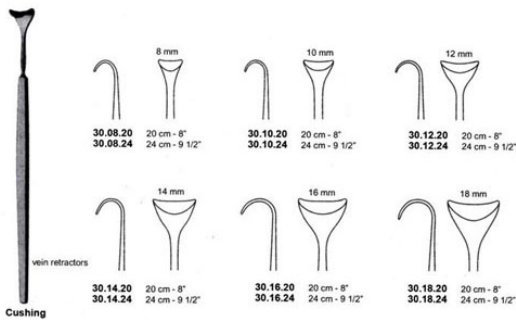

Retractor Hand Held Cushing

24Cm 9 1/2" 14Mm

Retractor Hand Held Cushing 24Cm 9 1/2" 14Mm

[Read More](#)

SKU: BHH100

Price:

Stock: instock

Categories: [Basic / General](#), [Hand Held Retractor](#), [Spatulas](#), [Spatulas](#)

Tags: [30.14.24](#)