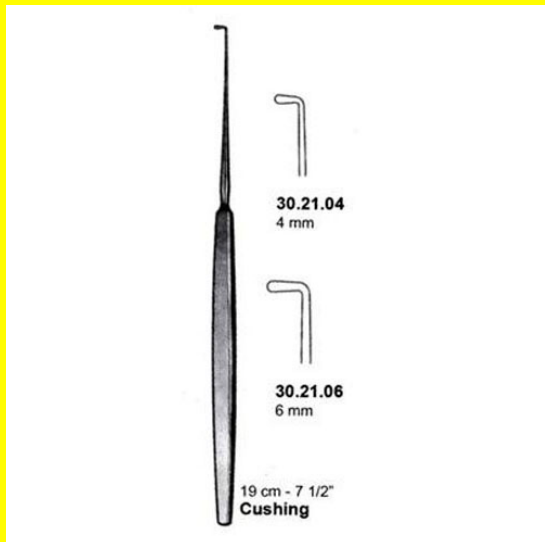

Retractor Hand Held Nerve Cushing 19Cm 7 1/2" 4Mm

Retractor Hand Held Nerve Cushing 19Cm 7 1/2" 4Mm

[Read More](#)

SKU: BHK080

Price:

Stock: instock

Categories: [Basic / General](#), [Hooks & Probes](#)

Tags: [30.21.04](#)

Product Description

Retractor Hand Held Nerve Cushing 19Cm 7 1/2" 4Mm