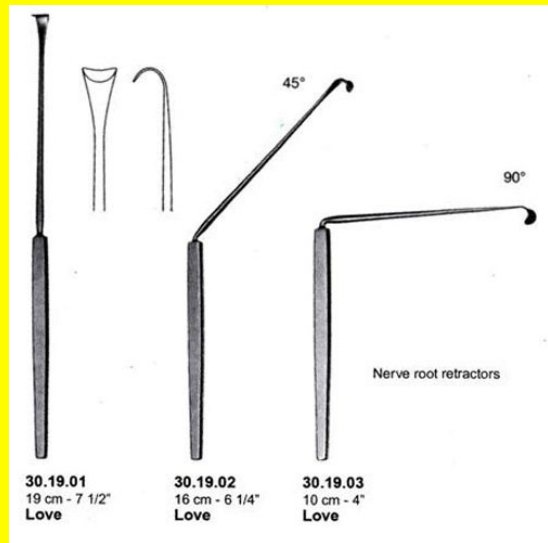

## Product Description

Retractor Hand Held Nerve Root Love 10Cm 4"

# Retractor Hand Held Nerve Root Love 16Cm 6 1/4"

Retractor Hand Held Nerve Root Love 16Cm 6 1/4"

[Read More](#)

**SKU:** NHH085

**Price:**

**Stock:** instock

**Categories:** [Hand Held Retractor](#), [Spatulas](#), [Neuro & Spine](#), [Open Surgery](#), [Spatulas](#)

## Product Description

Retractor Hand Held Nerve Root Love 16Cm 6 1/4"