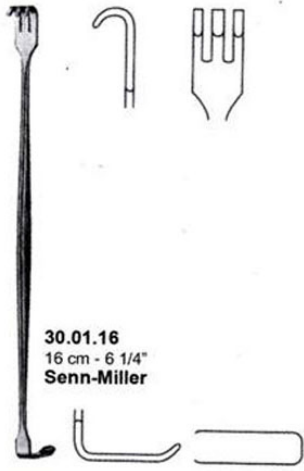

Retractor Hand Held Senn-Miller 16Cm 6 1/4"

Retractor Hand Held Senn-Miller 16Cm 6 1/4"

[Read More](#)

SKU: BHH005

Price:

Stock: instock

Categories: [Basic / General](#), [Hand Held Retractor](#), [Spatulas](#), [Spatulas](#)

Tags: [30.01.16](#)

Product Description

Retractor Hand Held Senn-Miller 16Cm 6 1/4"

Retractor Hand Held Tracheal Double Hook 17Cm 6 3/4"

Retractor Hand Held Tracheal Double Hook 17Cm 6 3/4"

[Read More](#)

SKU: BHK105

Price:

Stock: instock

Categories: [Basic / General](#), [Hooks & Probes](#)

Tags: [BHK105](#)

Product Description

Retractor Hand Held Tracheal Double Hook 17Cm 6 3/4"

Retractor Hand Held Tracheal Hook 16Cm 6 1/4" Blunt

Retractor Hand Held Tracheal Hook 16Cm 6 1/4" Blunt

[Read More](#)

SKU: BHK115

Price:

Stock: instock

Categories: [Basic / General](#), [Hooks & Probes](#)

Tags: [30.23.17](#)