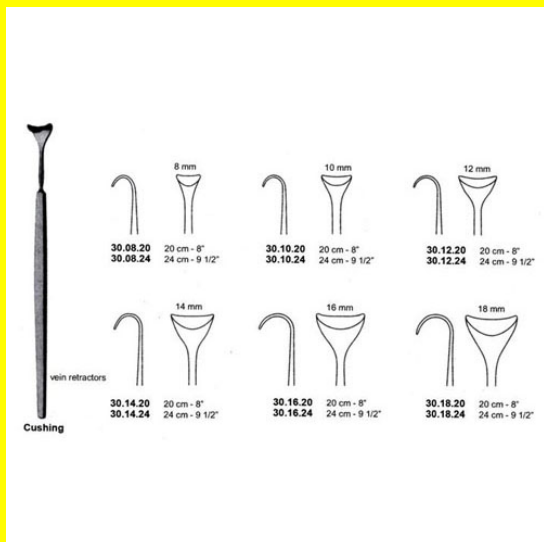

Retractor Hand Held Cushing 24Cm 9 1/2" 10Mm

Retractor Hand Held Cushing 24Cm 9 1/2" 10Mm

[Read More](#)

SKU: BHH080

Price:

Stock: instock

Categories: [Basic / General](#), [Hand Held Retractor](#), [Spatulas](#), [Spatulas](#)

Tags: [30.10.24](#)

Product Description

Retractor Hand Held Cushing 24Cm 9 1/2" 10Mm