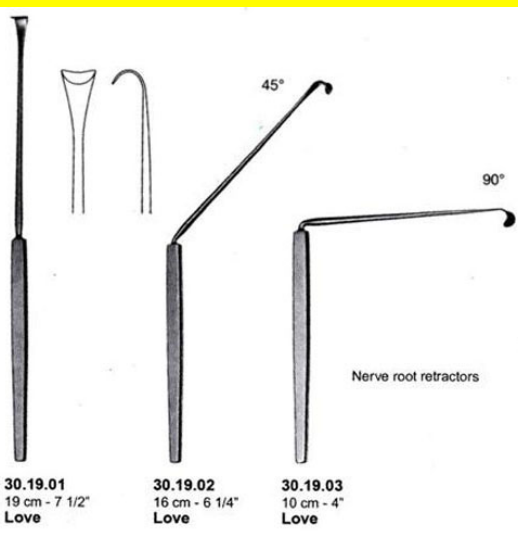

Retractor Hand Held Nerve Root Love 10Cm 4"

Retractor Hand Held Nerve Root Love 10Cm 4"

[Read More](#)

SKU: NHH090

Price:

Stock: instock

Categories: [Hand Held Retractor](#), [Spatulas](#), [Neuro & Spine](#), [Open Surgery](#), [Spatulas](#)

Tags: [30.19.03](#)

Product Description

Retractor Hand Held Nerve Root Love 10Cm 4"

Retractor Hand Held Nerve Root Love 16Cm 6 1/4"

Retractor Hand Held Nerve Root Love 16Cm 6 1/4"

[Read More](#)

SKU: NHH085

Price:

Stock: instock

Categories: [Hand Held Retractor](#), [Spatulas](#), [Neuro & Spine](#), [Open Surgery](#), [Spatulas](#)

Tags: [30.19.02](#)