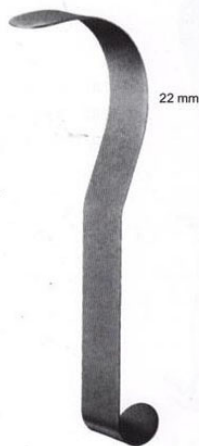

Product Description

Retractor Hand Held Baby-Deaver 20Cm 8" 18mm

30.43.22
20 cm - 8"
Deaver-Baby

Retractor Hand Held Baby-Deaver 20Cm 8" 22mm

Retractor Hand Held Baby-Deaver 20Cm 8" 22mm

[Read More](#)

SKU: BHH420

Price:

Stock: instock

Categories: [Basic / General](#), [Hand Held Retractor](#), [Spatulas](#), [Spatulas](#)

Tags: [30.43.22](#)

Product Description

Retractor Hand Held Baby-Deaver 20Cm 8" 22mm