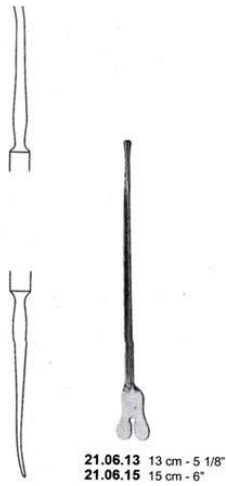

Probe With Groove 15 Cm-6"

Probe With Groove 15 Cm-6"

[Read More](#)

SKU: BHK055

Price:

Stock: instock

Categories: [Basic / General](#), [Hooks & Probes](#)

Tags: [21.06.15](#)

Product Description

Probe With Groove 15 Cm-6"

Proctoscope Full Chrome Plated Large

Proctoscope Full Chrome Plated Large

[Read More](#)

SKU: LSR035

Price:

Stock: instock

Categories: [Gastro & Liver](#), [Self Retaining Retractor](#)

Tags: [LSR035](#)

Product Description

Proctoscope Full Chrome Plated Large

Proctoscope Full Chrome Plated Medium

Proctoscope Full Chrome Plated Medium

[Read More](#)

SKU: LSR030

Price:

Stock: instock

Categories: [Gastro & Liver](#), [Self Retaining Retractor](#)

Tags: [LSR030](#)