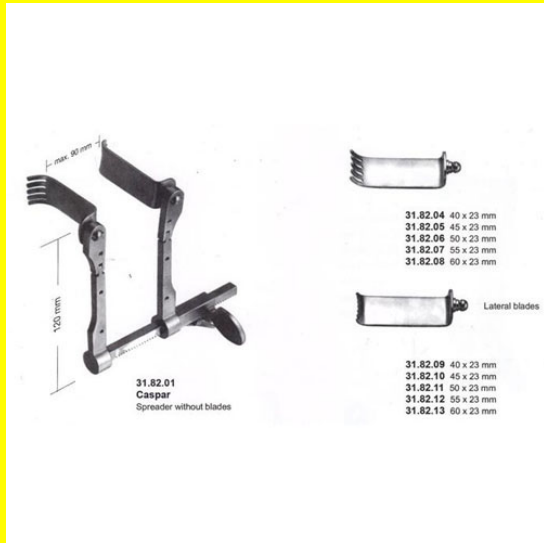

Product Description

Retractor Caspar Micro Lumbar Discectomy Fully Set with 4 Specula & 4 Blades

Retractor Caspar Single Hinged 120mm Full Set With 10 blades

Retractor Caspar Single Hinged 120mm Full Set With 10 blades

[Read More](#)

SKU: NSR300

Price:

Stock: instock

Categories: [Neuro & Spine](#), [Open Surgery](#), [Self Retaining Retractor](#)

Tags: [31.82.01](#)

Product Description

Retractor Caspar Single Hinged 120mm Full Set With 10 blades