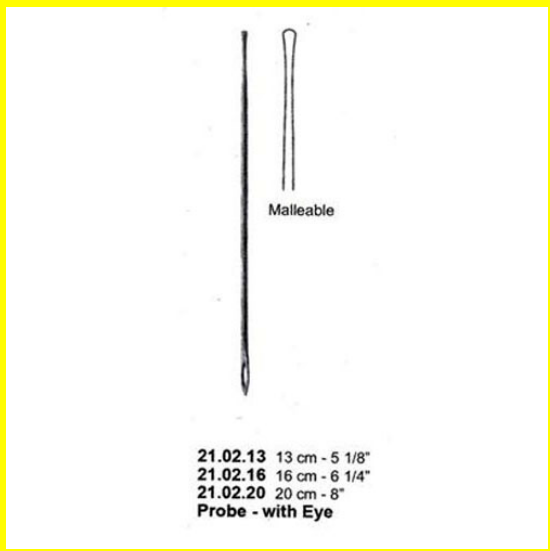

Product Description

Probe With Eye Malleable 16 Cm-6 1/4"

Probe With Eye Malleable 20 Cm-8"

Probe With Eye Malleable 20 Cm-8"

[Read More](#)

SKU: BHK035

Price:

Stock: instock

Categories: [Basic / General](#), [Hooks & Probes](#)

Tags: [21.02.20](#)

Product Description

Probe With Eye Malleable 20 Cm-8"