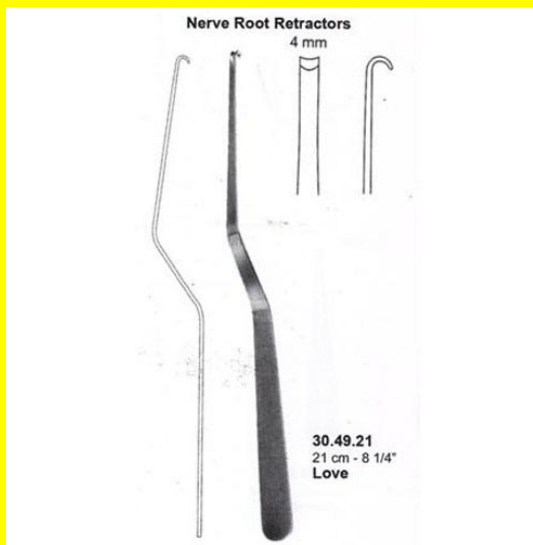

Product Description

Nerve Root Retractor Love 4mm 21 Cm - 8 1/4"

Nerve Root Retractor Love 5mm 18 Cm - 7" 110Mm

Nerve Root Retractor Love 5mm 18 Cm - 7" 110Mm

[Read More](#)

SKU: NHH045

Price:

Stock: instock

Categories: [Hand Held Retractor](#), [Spatulas](#), [Neuro & Spine](#), [Open Surgery](#), [Spatulas](#)

Tags: [30.47.18](#)