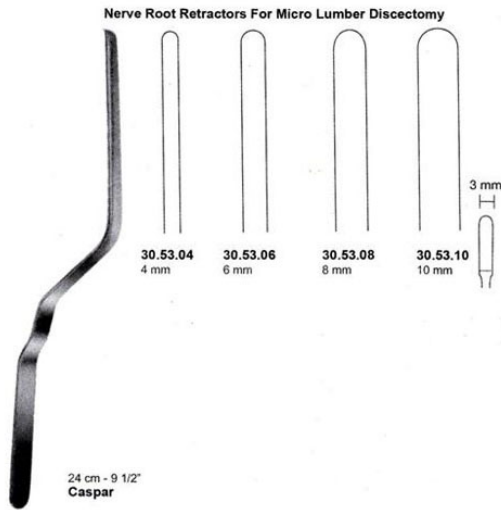

## Product Description

Nerve Root Retractor For Micro Lumber Discectomy Casper 24 Cm - 9 1/2" 6Mm

# Nerve Root Retractor For Micro Lumber Discectomy Casper 24 Cm - 9 1/2" 8Mm

Nerve Root Retractor For Micro Lumber Discectomy Casper 24 Cm - 9 1/2" 8Mm

[Read More](#)

**SKU:** NHH100

**Price:**

**Stock:** instock

**Categories:** [Hand Held Retractor](#), [Spatulas](#), [Neuro & Spine](#), [Open Surgery](#), [Spatulas](#)

**Tags:** [30.53.08](#)