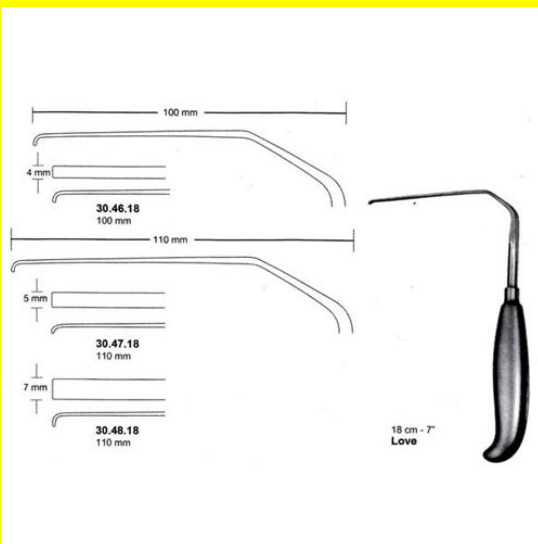

Product Description

Nerve Root Retractor Love 5mm 18 Cm - 7" 110Mm

Nerve Root Retractor Love 6mm 21 Cm - 8 1/4"

Nerve Root Retractor Love 6mm 21 Cm - 8 1/4"

[Read More](#)

SKU: NHH060

Price:

Stock: instock

Categories: [Hand Held Retractor](#), [Spatulas](#), [Neuro & Spine](#), [Open Surgery](#), [Spatulas](#)

Tags: [NHH060](#)

Product Description

Nerve Root Retractor Love 6mm 21 Cm - 8 1/4"

Nerve Root Retractor Love 7mm 18 Cm - 7" 110Mm

Nerve Root Retractor Love 7mm 18 Cm - 7" 110Mm

[Read More](#)

SKU: NHH050

Price:

Stock: instock

Categories: [Hand Held Retractor](#), [Spatulas](#), [Neuro & Spine](#), [Open Surgery](#), [Spatulas](#)

Tags: [30.48.18](#)

Product Description

Nerve Root Retractor Love 7mm 18 Cm - 7" 110Mm