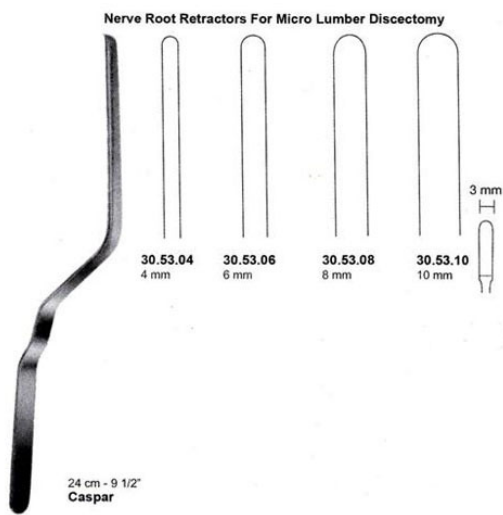

Nerve Root Retractor Love 8mm 21 Cm - 8 1/4"

Nerve Root Retractor Love 8mm 21 Cm - 8 1/4"

[Read More](#)

SKU: NHH065

Price:

Stock: instock

Categories: [Hand Held Retractor](#), [Spatulas](#), [Neuro & Spine](#), [Open Surgery](#), [Spatulas](#)

Tags: [FO450](#), [NHH065](#)

Product Description

Nerve Root Retractor Love 8mm 21 Cm - 8 1/4"

Nerve Root Retractor For Micro Lumber Discectomy Casper 24 Cm - 9 1/2" 6Mm

Nerve Root Retractor For Micro Lumber Discectomy Casper 24 Cm - 9 1/2" 6Mm

[Read More](#)

SKU: NHH095

Price:

Stock: instock

Categories: [Hand Held Retractor](#), [Spatulas](#), [Neuro & Spine](#), [Open Surgery](#), [Spatulas](#)

Tags: [30.53.06](#)

Product Description

Nerve Root Retractor For Micro Lumber Discectomy Casper 24 Cm - 9 1/2" 6Mm