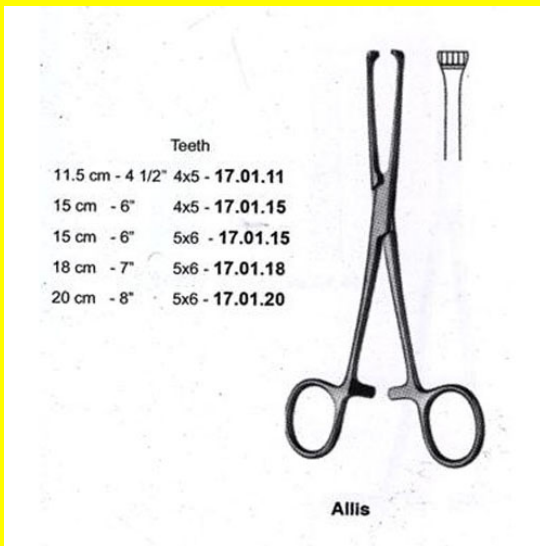

Tissue Forceps Allis 11.5Cm -4 12" 4X5 Teeth

Tissue Forceps Allis 11.5Cm -4 12" 4X5 Teeth

[Read More](#)

SKU: BTF005

Price:

Stock: instock

Categories: [Basic / General](#), [Tissue Forceps](#)

Tags: [17.01.11](#)

Product Description

Tissue Forceps Allis 11.5Cm -4 12" 4X5 Teeth