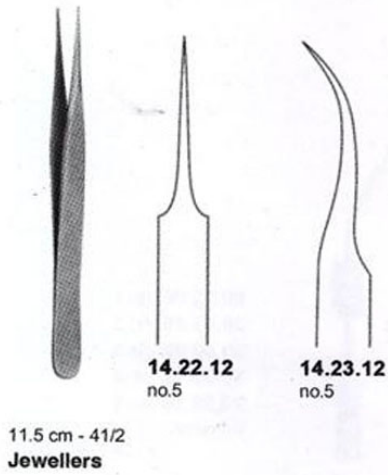

Suturing Forceps Jewellers Curved 11.5 Cm-4 1/2"

Suturing Forceps Jewellers Curved 11.5 Cm-4 1/2"

[Read More](#)

SKU: BMF010

Price:

Stock: instock

Categories: [Basic / General](#), [Micro Forceps](#)

Tags: [14.23.12](#), [BD337](#)

Product Description

Suturing Forceps Jewellers Curved 11.5 Cm-4 1/2"