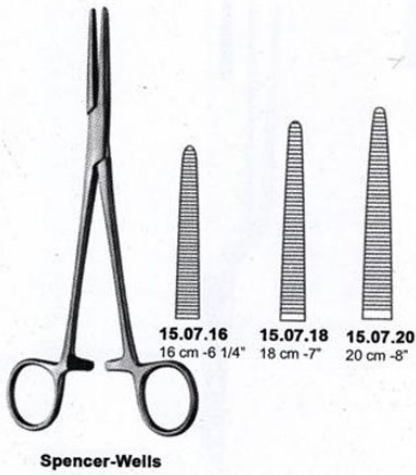

Spencer-Wells Artery Forceps Straight 20Cms - 8"

Spencer-Wells Artery Forceps Straight 20Cms - 8"

[Read More](#)

SKU: BAF055

Price:

Stock: instock

Categories: [Artery Forceps](#), [Basic / General](#)

Tags: [15.07.20](#), [BH338](#)

Product Description

Spencer-Wells Artery Forceps Straight 20Cms - 8"