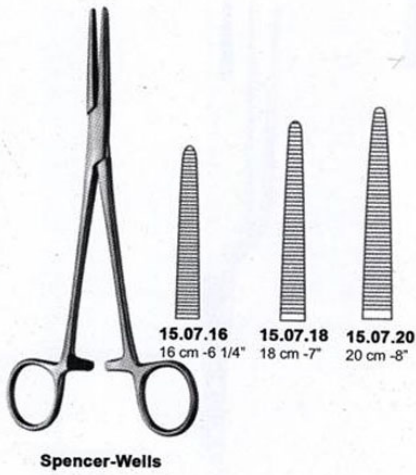

# Spencer-Wells Artery Forceps Straight 18Cms - 7"

Spencer-Wells Artery Forceps Straight 18Cms - 7"

[Read More](#)

**SKU:** BAF050

**Price:**

**Stock:** instock

**Categories:** [Artery Forceps](#), [Basic / General](#)

## Product Description

Spencer-Wells Artery Forceps Straight 18Cms - 7"