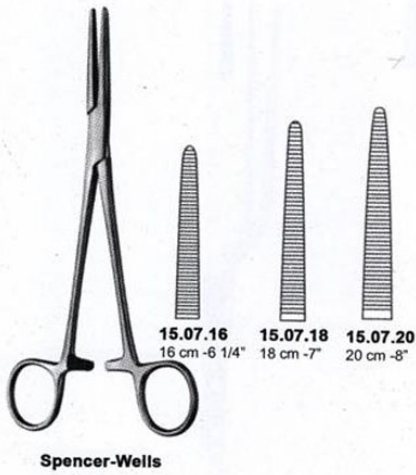

Spencer-Wells Artery Forceps Straight 16Cms - 6 14"

Spencer-Wells Artery Forceps Straight 16Cms - 6 14"

[Read More](#)

SKU: BAF045

Price:

Stock: instock

Categories: [Artery Forceps](#), [Basic / General](#)

Tags: [15.07.16](#), [BH334](#)

Product Description

Spencer-Wells Artery Forceps Straight 16Cms - 6 14"