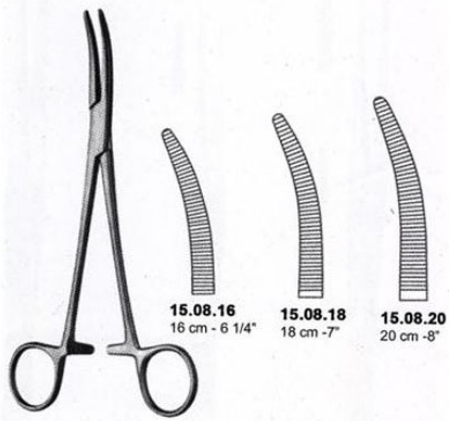

Spencer-Wells Artery Forceps Curved 20Cms - 8"

Spencer-Wells Artery Forceps Curved 20Cms - 8"

[Read More](#)

SKU: BAF070

Price:

Stock: instock

Categories: [Artery Forceps](#), [Basic / General](#)

Tags: [15.08.20](#), [BH339](#)

Spencer-Wells

Product Description

Spencer-Wells Artery Forceps Curved 20Cms - 8"