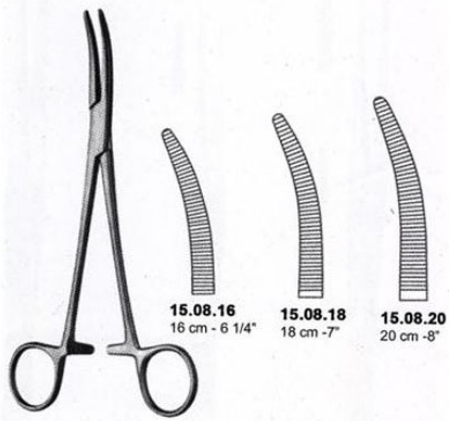

Spencer-Wells Artery Forceps Curved 18Cms - 7"

Spencer-Wells Artery Forceps Curved 18Cms - 7"

[Read More](#)

SKU: BAF065

Price:

Stock: instock

Categories: [Artery Forceps](#), [Basic / General](#)

Tags: [15.08.18](#), [BH337](#)

Spencer-Wells

Product Description

Spencer-Wells Artery Forceps Curved 18Cms - 7"