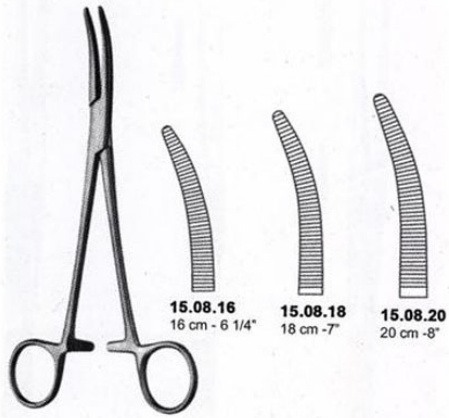

Spencer-Wells Artery Forceps Curved 16Cms - 6 14"

Spencer-Wells Artery Forceps Curved 16Cms - 6 14"

[Read More](#)

SKU: BAF060

Price:

Stock: instock

Categories: [Artery Forceps](#), [Basic / General](#)

Tags: [15.08.16](#), [BH335](#)

Spencer-Wells

Product Description

Spencer-Wells Artery Forceps Curved 16Cms - 6 14"