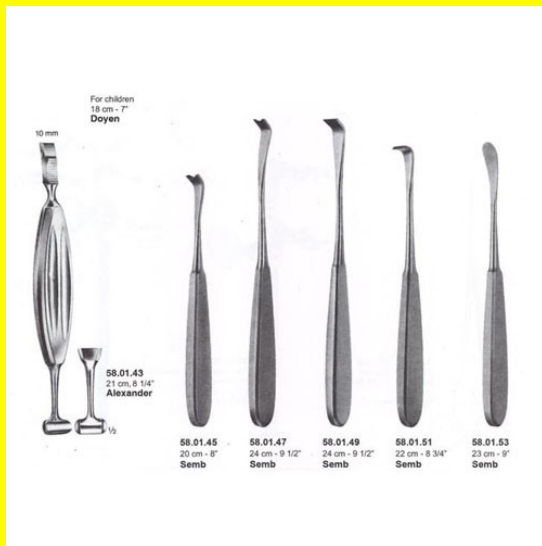

Rib Raspatory Double Ended Alexander 8 14"

Rib Raspatory Double Ended Alexander 8 14"

[Read More](#)

SKU: CDI025

Price:

Stock: instock

Categories: [Cardio Thoracic](#), [Dissectors](#), [Raspatory](#), [Elevators etc](#), [Elevators etc](#), [Raspatory](#)

Tags: [58.01.43](#)

Product Description

Rib Raspatory Double Ended Alexander 8 14"