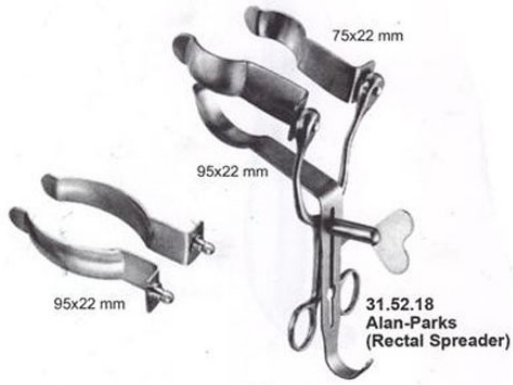

Retractor Self Retaining Alan-Parks

Retractor Self Retaining Alan-Parks

[Read More](#)

SKU: LSR100

Price:

Stock: instock

Categories: [Gastro & Liver](#), [Self Retaining Retractor](#)

Tags: [31.52.18](#)

Product Description

Retractor Self Retaining Alan-Parks