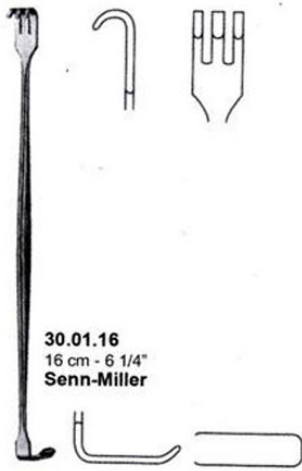

Retractor Hand Held Senn-Miller 16Cm 6 1/4"

Retractor Hand Held Senn-Miller 16Cm 6 1/4"

[Read More](#)

SKU: BHH005

Price:

Stock: instock

Categories: [Basic / General](#), [Hand Held Retractor](#), [Spatulas](#), [Spatulas](#)

Tags: [30.01.16](#)

Product Description

Retractor Hand Held Senn-Miller 16Cm 6 1/4"