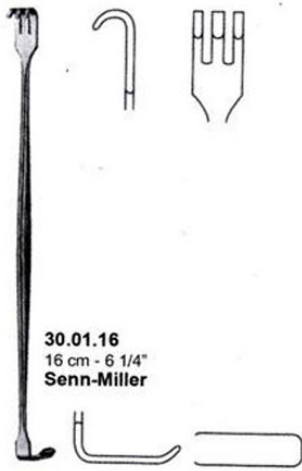

# Retractor Hand Held Senn-Miller 16Cm 6 1/4"

Retractor Hand Held Senn-Miller 16Cm 6 1/4"

[Read More](#)

**SKU:** BHH005

**Price:**

**Stock:** instock

**Categories:** [Basic / General](#), [Hand Held Retractor](#), [Spatulas](#), [Spatulas](#)

## Product Description

Retractor Hand Held Senn-Miller 16Cm 6 1/4"