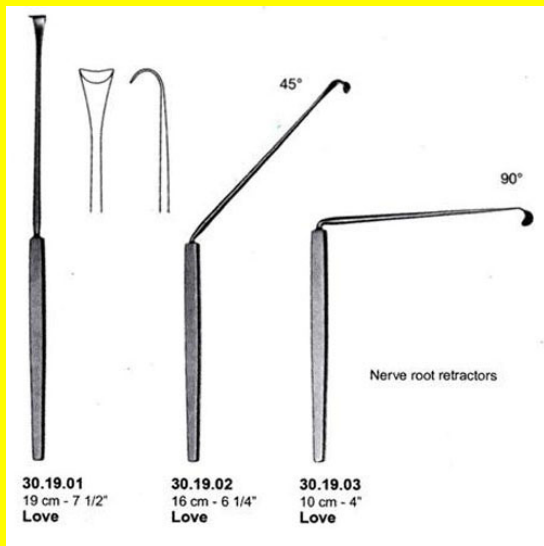

# Retractor Hand Held Nerve Root Love 16Cm 6 1/4"

Retractor Hand Held Nerve Root Love 16Cm 6 1/4"

[Read More](#)

**SKU:** NHH085

**Price:**

**Stock:** instock

**Categories:** [Hand Held Retractor](#), [Spatulas](#), [Neuro & Spine](#), [Open Surgery](#), [Spatulas](#)

## Product Description

Retractor Hand Held Nerve Root Love 16Cm 6 1/4"