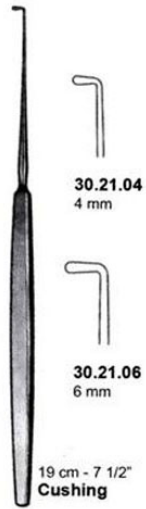

Retractor Hand Held Nerve Cushing 19Cm 7 1/2" 6Mm

Retractor Hand Held Nerve Cushing 19Cm 7 1/2" 6Mm

[Read More](#)

SKU: BHK085

Price:

Stock: instock

Categories: [Basic / General](#), [Hooks & Probes](#)

Tags: [30.21.06](#)

Product Description

Retractor Hand Held Nerve Cushing 19Cm 7 1/2" 6Mm