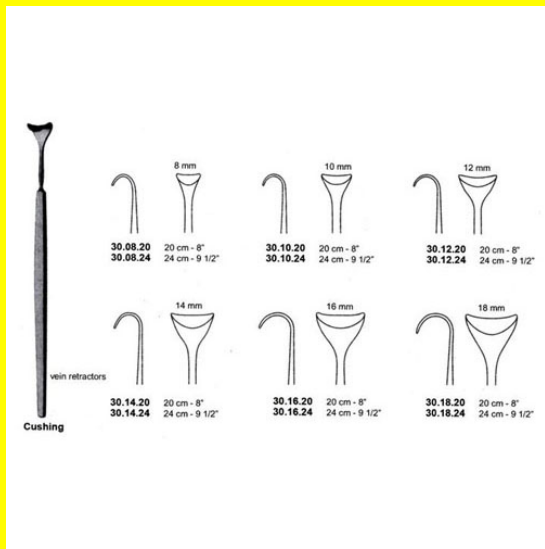

Retractor Hand Held Cushing

24Cm 9 1/2" 8Mm

Retractor Hand Held Cushing 24Cm 9 1/2" 8Mm

[Read More](#)

SKU: BHH070

Price:

Stock: instock

Categories: [Basic / General](#), [Hand Held Retractor](#), [Spatulas](#), [Spatulas](#)

Tags: [30.08.24](#)

Product Description

Retractor Hand Held Cushing 24Cm 9 1/2" 8Mm