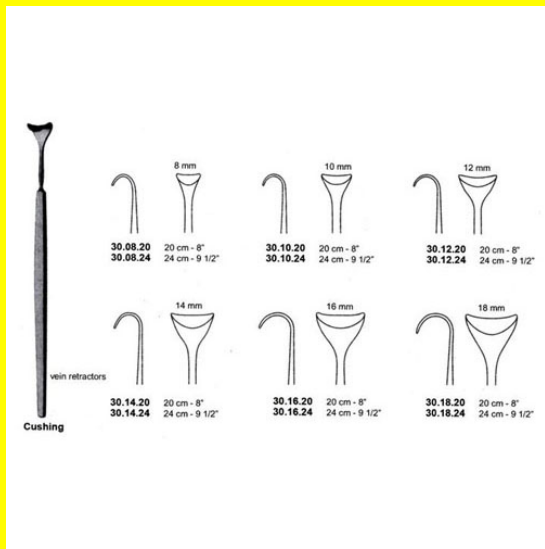

## 24Cm 9 1/2" 18Mm

Retractor Hand Held Cushing 24Cm 9 1/2" 18Mm

[Read More](#)

**SKU:** BHH120

**Price:**

**Stock:** instock

**Categories:** [Basic / General](#), [Hand Held Retractor](#), [Spatulas](#), [Spatulas](#)

## Product Description

Retractor Hand Held Cushing 24Cm 9 1/2" 18Mm