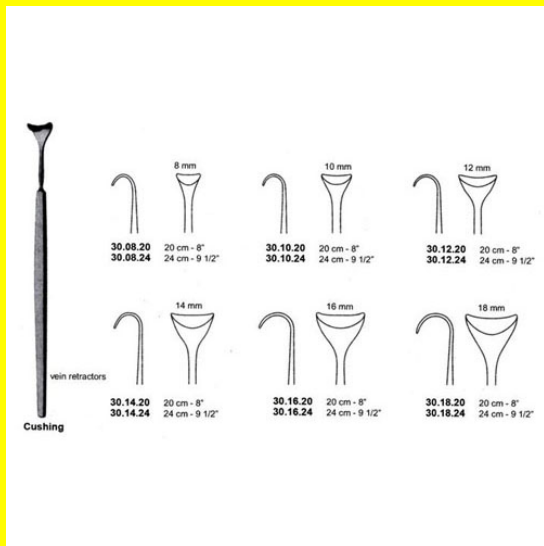

Retractor Hand Held Cushing

24Cm 9 1/2" 14Mm

Retractor Hand Held Cushing 24Cm 9 1/2" 14Mm

[Read More](#)

SKU: BHH100

Price:

Stock: instock

Categories: [Basic / General](#), [Hand Held Retractor](#), [Spatulas](#), [Spatulas](#)

Tags: [30.14.24](#)

Product Description

Retractor Hand Held Cushing 24Cm 9 1/2" 14Mm