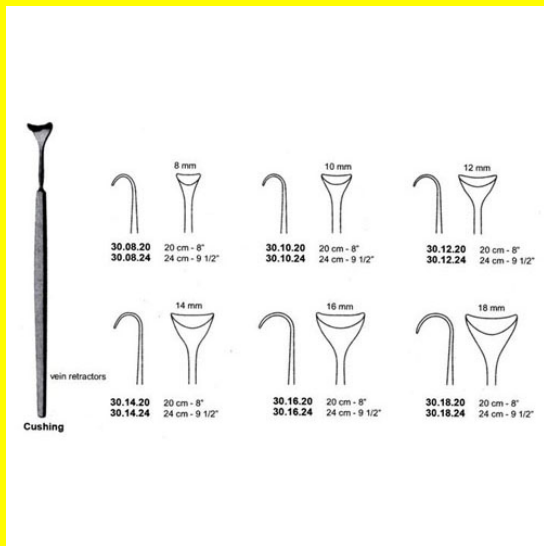

## 24Cm 9 1/2" 12Mm

Retractor Hand Held Cushing 24Cm 9 1/2" 12Mm

[Read More](#)

**SKU:** BHH090

**Price:**

**Stock:** instock

**Categories:** [Basic / General](#), [Hand Held Retractor](#), [Spatulas](#), [Spatulas](#)

## Product Description

Retractor Hand Held Cushing 24Cm 9 1/2" 12Mm