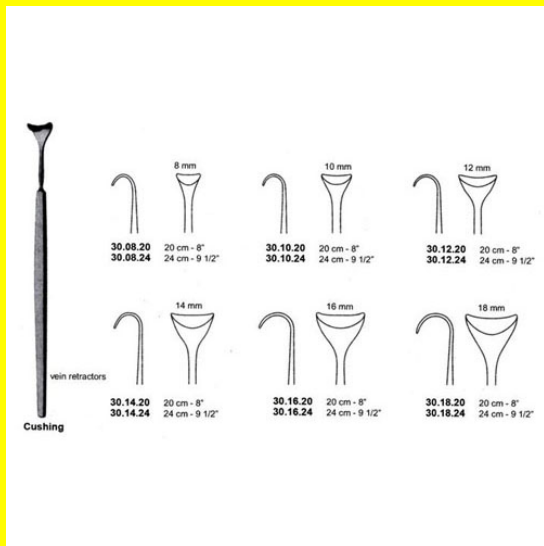

Retractor Hand Held Cushing

24Cm 9 1/2" 10Mm

Retractor Hand Held Cushing 24Cm 9 1/2" 10Mm

[Read More](#)

SKU: BHH080

Price:

Stock: instock

Categories: [Basic / General](#), [Hand Held Retractor](#), [Spatulas](#), [Spatulas](#)

Tags: [30.10.24](#)

Product Description

Retractor Hand Held Cushing 24Cm 9 1/2" 10Mm