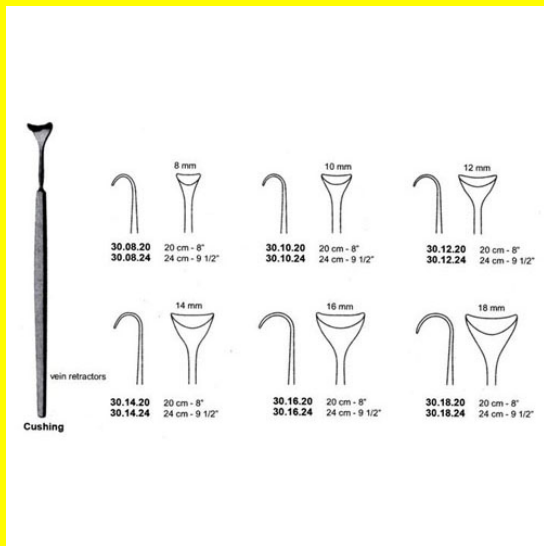

# Retractor Hand Held Cushing 20Cm 8" 8 Mm

Retractor Hand Held Cushing 20Cm 8" 8 Mm

[Read More](#)

**SKU:** BHH065

**Price:**

**Stock:** instock

**Categories:** [Basic / General](#), [Hand Held Retractor](#), [Spatulas](#), [Spatulas](#)

## Product Description

Retractor Hand Held Cushing 20Cm 8" 8 Mm