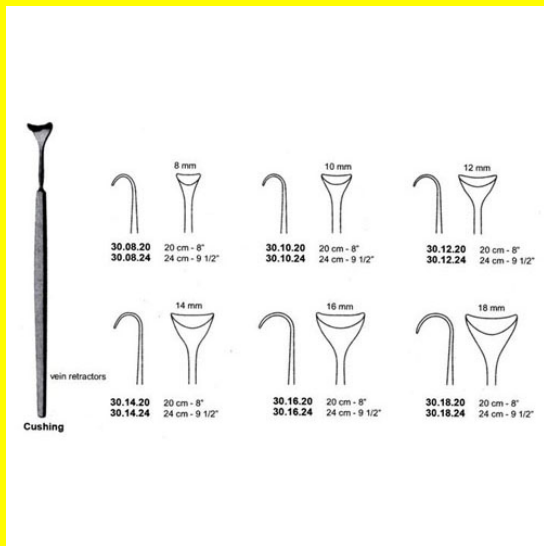

# Retractor Hand Held Cushing 20Cm 8" 18Mm

Retractor Hand Held Cushing 20Cm 8" 18Mm

[Read More](#)

**SKU:** BHH115

**Price:**

**Stock:** instock

**Categories:** [Basic / General](#), [Hand Held Retractor](#), [Spatulas](#), [Spatulas](#)

## Product Description

Retractor Hand Held Cushing 20Cm 8" 18Mm