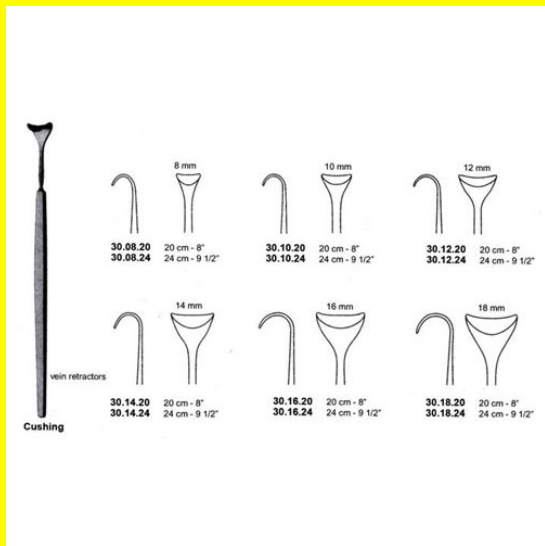

Retractor Hand Held Cushing 20Cm 8" 12Mm

Retractor Hand Held Cushing 20Cm 8" 12Mm

[Read More](#)

SKU: BHH085

Price:

Stock: instock

Categories: [Basic / General](#), [Hand Held Retractor](#), [Spatulas](#), [Spatulas](#)

Tags: [30.12.20](#)

Product Description

Retractor Hand Held Cushing 20Cm 8" 12Mm