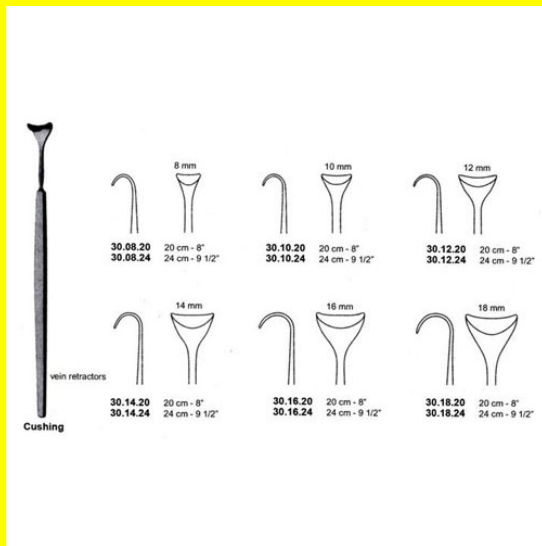

Retractor Hand Held Cushing 20Cm 8" 10Mm

Retractor Hand Held Cushing 20Cm 8" 10Mm

[Read More](#)

SKU: BHH075

Price:

Stock: instock

Categories: [Basic / General](#), [Hand Held Retractor](#), [Spatulas](#), [Spatulas](#)

Tags: [30.10.20](#)

Product Description

Retractor Hand Held Cushing 20Cm 8" 10Mm