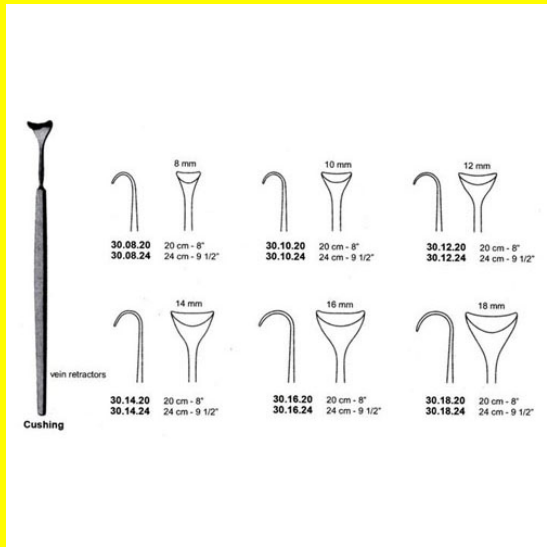

Retractor Hand Held Cushing

124Cm 9 1/2" 16Mm

Retractor Hand Held Cushing 124Cm 9 1/2" 16Mm

[Read More](#)

SKU: BHH110

Price:

Stock: instock

Categories: [Basic / General](#), [Hand Held Retractor](#), [Spatulas](#), [Spatulas](#)

Tags: [30.16.24](#)

Product Description

Retractor Hand Held Cushing 124Cm 9 1/2" 16Mm