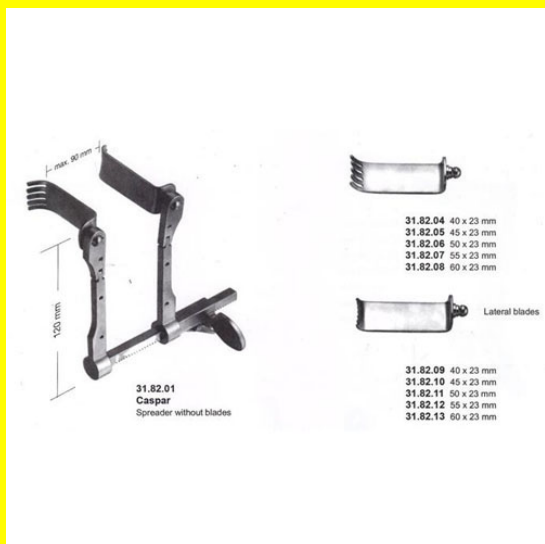

Retractor Caspar Single Hinged 120mm Full Set With 10 blades

Retractor Caspar Single Hinged 120mm Full Set With 10 blades

[Read More](#)

SKU: NSR300

Price:

Stock: instock

Categories: [Neuro & Spine](#), [Open Surgery](#), [Self Retaining Retractor](#)

Tags: [31.82.01](#)

Product Description

Retractor Caspar Single Hinged 120mm Full Set With 10 blades