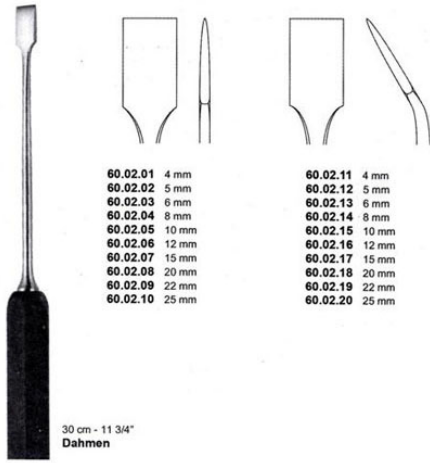

# Osteotome Dahmen Curved 30Cm-11 3/4"8Mm

Osteotome Dahmen Curved 30Cm-11 3/4"8mm

[Read More](#)

**SKU:** OOS320

**Price:**

**Stock:** instock

**Categories:** [Chisels](#), [Gouges](#), [Ortho](#), [Osteotome](#)

## Product Description

Osteotome Dahmen Curved 30Cm-11 3/4"8mm