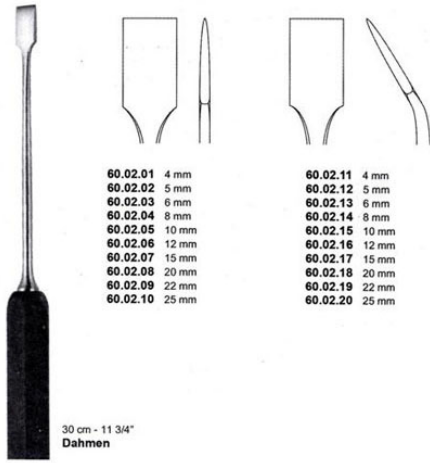

Osteotome Dahmen Curved 30Cm-11 3/4"6Mm

Osteotome Dahmen Curved 30Cm-11 3/4"6mm

[Read More](#)

SKU: OOS315

Price:

Stock: instock

Categories: [Chisels](#), [Gouges](#), [Ortho](#), [Osteotome](#)

Tags: [60.02.13](#)

Product Description

Osteotome Dahmen Curved 30Cm-11 3/4"6mm