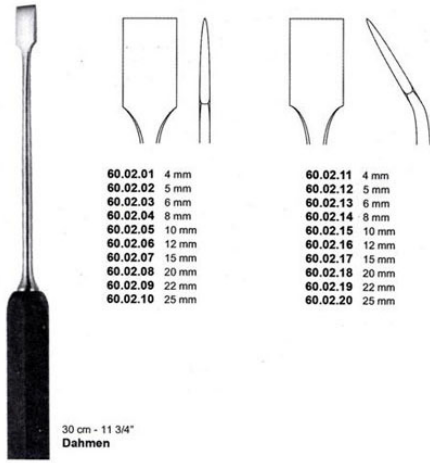

# Osteotome Dahmen Curved 30Cm-11 3/4"20Mm

Osteotome Dahmen Curved 30Cm-11 3/4"20mm

[Read More](#)

**SKU:** OOS340

**Price:**

**Stock:** instock

**Categories:** [Chisels](#), [Gouges](#), [Ortho](#), [Osteotome](#)

## Product Description

Osteotome Dahmen Curved 30Cm-11 3/4"20mm