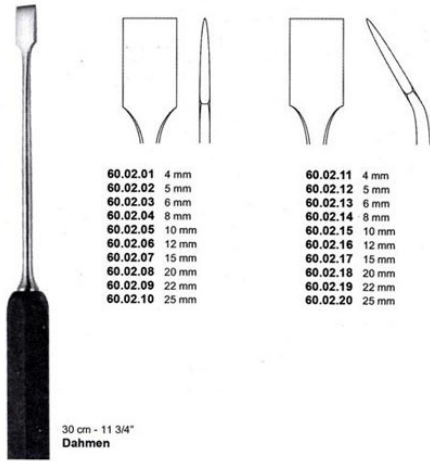

Osteotome Dahmen Curved 30Cm-11 3/4"15Mm

Osteotome Dahmen Curved 30Cm-11 3/4"15mm

[Read More](#)

SKU: OOS335

Price:

Stock: instock

Categories: [Chisels](#), [Gouges](#), [Ortho](#), [Osteotome](#)

Tags: [60.02.17](#)

Product Description

Osteotome Dahmen Curved 30Cm-11 3/4"15mm