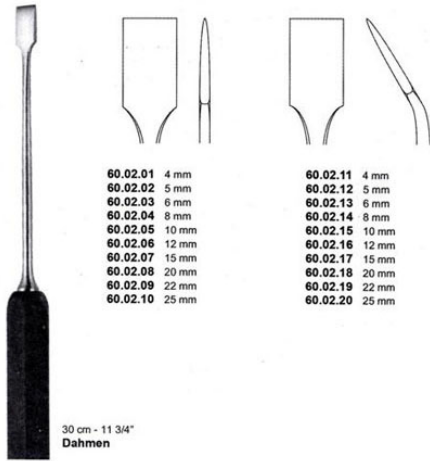

# Osteotome Dahmen Curved 30Cm-11 3/4"10Mm

Osteotome Dahmen Curved 30Cm-11 3/4"10mm

[Read More](#)

**SKU:** OOS325

**Price:**

**Stock:** instock

**Categories:** [Chisels](#), [Gouges](#), [Ortho](#), [Osteotome](#)

## Product Description

Osteotome Dahmen Curved 30Cm-11 3/4"10mm