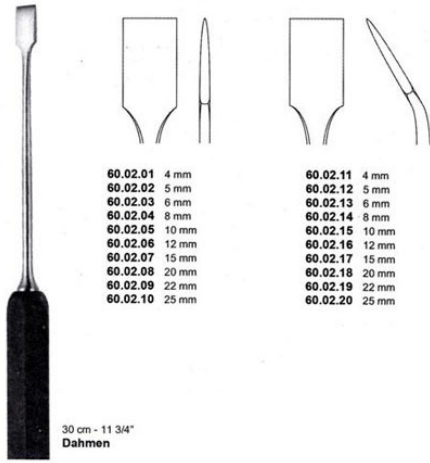

# Osteotome Dahmen Curved 30Cm-11 3/4"10Mm

Osteotome Dahmen Curved 30Cm-11 3/4"10mm

[Read More](#)

**SKU:** OOS325

**Price:**

**Stock:** instock

**Categories:** [Chisels](#), [Gouges](#), [Ortho](#), [Osteotome](#)

## Product Description

Osteotome Dahmen Curved 30Cm-11 3/4"10mm