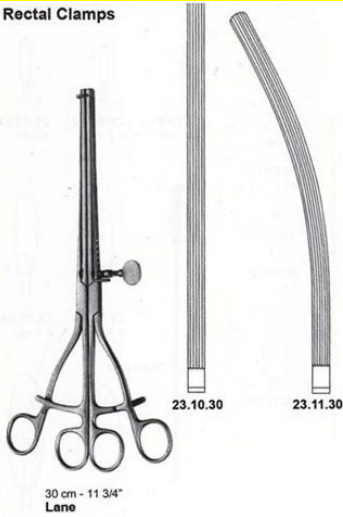

Intestinal / Rectal Clamps

Intestinal Clamp Lane Twin Straight 30 Cm-11 3/4"

Intestinal Clamp Lane Twin Straight 30 Cm-11 3/4"

[Read More](#)

SKU: LOC095

Price:

Stock: instock

Categories: [Gastro & Liver](#), [Other Clamps](#)

Tags: [23.10.30](#)

Product Description

Intestinal Clamp Lane Twin Straight 30 Cm-11 3/4"