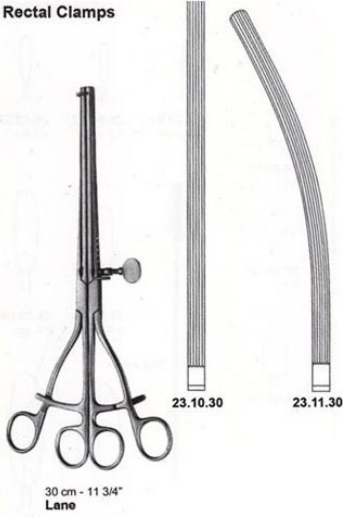

Intestinal / Rectal Clamps

Intestinal Clamp Lane Twin Curved 30 Cm-11 3/4"

Intestinal Clamp Lane Twin Curved 30 Cm-11 3/4"

[Read More](#)

SKU: LOC100

Price:

Stock: instock

Categories: [Gastro & Liver](#), [Other Clamps](#)

Tags: [23.11.30](#)

Product Description

Intestinal Clamp Lane Twin Curved 30 Cm-11 3/4"