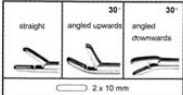

Intervertebral Disc Rongeurs Cushing A =23Cm-9" Upw2X10 Ards30 Deg

Intervertebral Disc Rongeurs Cushing A =23Cm-9" Upw2X10 Ards30 Deg

[Read More](#)

SKU: NDR025

Price:

Stock: instock

Categories: [Disc Rongeurs](#), [Neuro & Spine](#), [Open Surgery](#)

Tags: [63.10.02](#)

Product Description

Intervertebral Disc Rongeurs Cushing A =23Cm-9" Upw2X10 Ards30 Deg