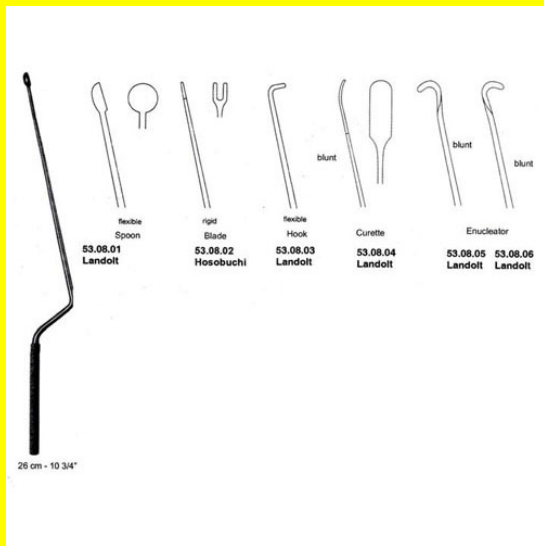

Hypophysectomy Hosobuchi 26Cm-10 3/4" Rigid Blade

Hypophysectomy Hosobuchi 26Cm-10 3/4" Rigid Blade

[Read More](#)

SKU: NDI055

Price:

Stock: instock

Categories: [Dissectors, Raspatory, Elevators etc, Elevators etc, Neuro & Spine, Open Surgery, Raspatory](#)

Tags: [53.08.02](#)

Product Description

Hypophysectomy Hosobuchi 26Cm-10 3/4" Rigid Blade