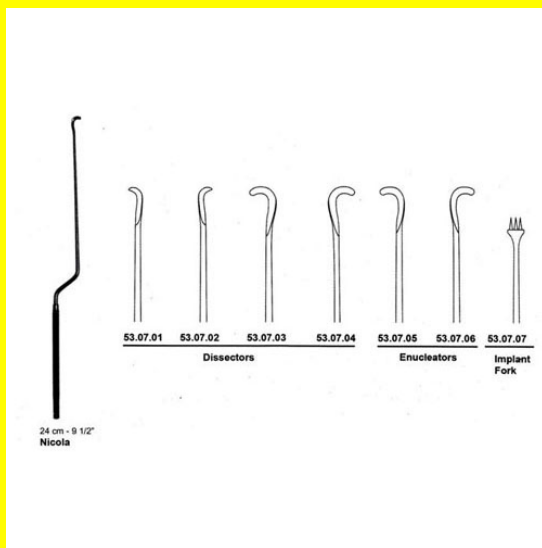

# Hypophysectomy Currettes Nicola 24Cm-9 1/2" Eucleatros

Hypophysectomy Currettes Nicola 24Cm-9 1/2" Eucleatros

[Read More](#)

**SKU:** NCU115

**Price:**

**Stock:** instock

**Categories:** [Currettes](#), [Neuro & Spine](#), [Open Surgery](#)

## Product Description

Hypophysectomy Currettes Nicola 24Cm-9 1/2" Eucleatros