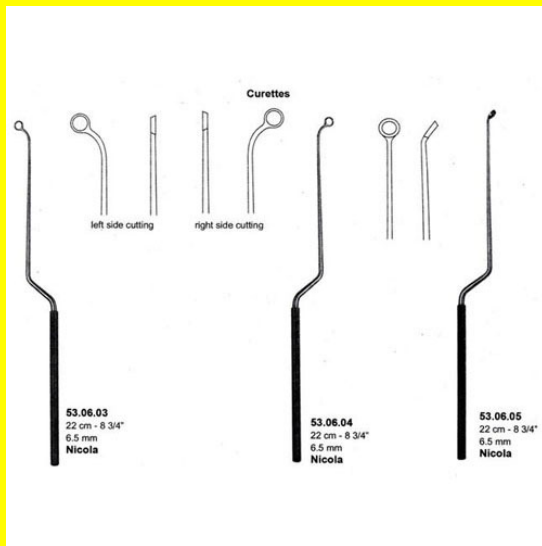

## Nicola 22Cm-8 3/4"6.5

Hypophysectomy Currettes Nicola 22Cm-8 3/4"6.5

[Read More](#)

**SKU:** NCU085

**Price:**

**Stock:** instock

**Categories:** [Neuro & Spine](#), [Open Surgery](#), [Currettes](#)

**Tags:** [53.06.05](#)

## Product Description

Hypophysectomy Currettes Nicola 22Cm-8 3/4"6.5