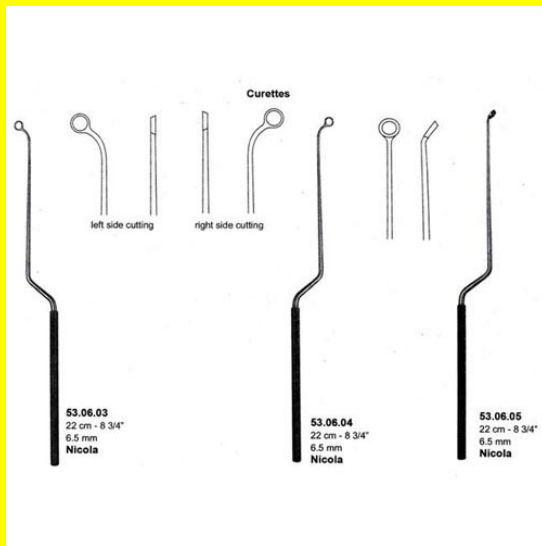

Hypophysectomy Currettes Nicola 22Cm-8 3/4"6.5 Right

Hypophysectomy Currettes Nicola 22Cm-8 3/4"6.5 Right

[Read More](#)

SKU: NCU080

Price:

Stock: instock

Categories: [Currettes](#), [Neuro & Spine](#), [Open Surgery](#)

Tags: [53.06.04](#)

Product Description

Hypophysectomy Currettes Nicola 22Cm-8 3/4"6.5 Right