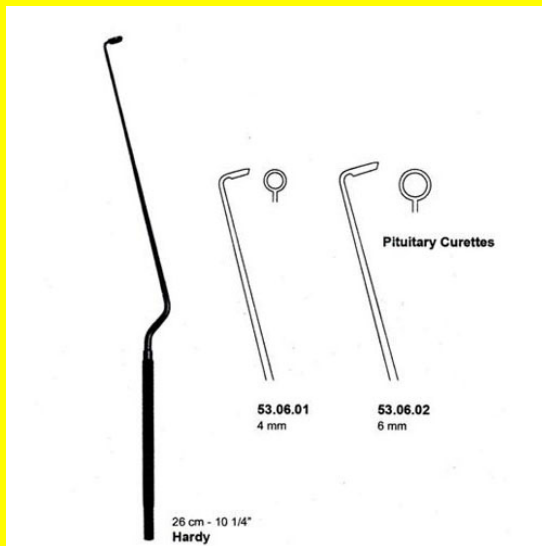

Hypophysectomy Currettes Hardy Serrated 26Cm-10 1/4" 4Mm

Hypophysectomy Currettes Hardy Serrated 26Cm-10 1/4" 4Mm

[Read More](#)

SKU: NCU065

Price:

Stock: instock

Categories: [Currettes](#), [Neuro & Spine](#), [Open Surgery](#)

Tags: [53.06.01](#)

Product Description

Hypophysectomy Currettes Hardy Serrated 26Cm-10 1/4" 4Mm