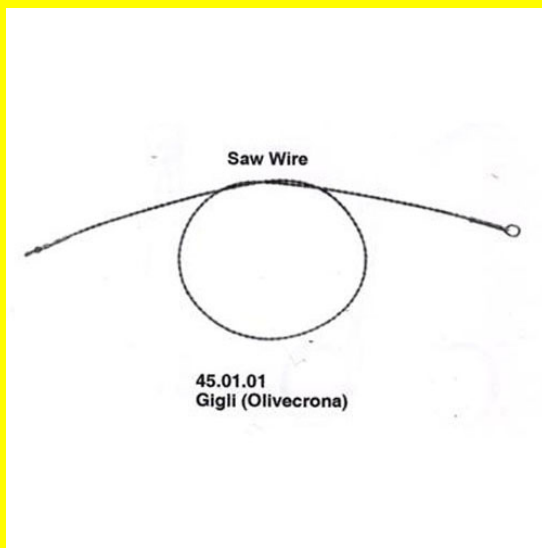

# Gigli (Olivecrona) Saw Wire ( Imported)

Gigli (Olivecrona) Saw Wire ( Imported)

[Read More](#)

**SKU:** NBC015

**Price:**

**Stock:** instock

**Categories:** [Bone Cutters](#), [Neuro & Spine](#), [Open Surgery](#)

## Product Description

Gigli (Olivecrona) Saw Wire ( Imported)