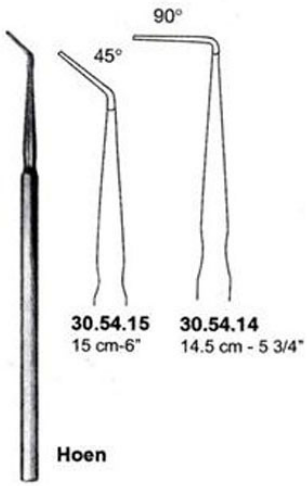

Dura And Nerve Separators

Dura And Nerve Separators Hoen 14.5 Cm - 5 3/4"

Dura And Nerve Separators Hoen 14.5 Cm - 5 3/4"

[Read More](#)

SKU: NHH110

Price:

Stock: instock

Categories: [Hand Held Retractor](#), [Spatulas](#), [Neuro & Spine](#), [Open Surgery](#), [Spatulas](#)

Tags: [30.54.14](#)

Product Description

Dura And Nerve Separators Hoen 14.5 Cm - 5 3/4"