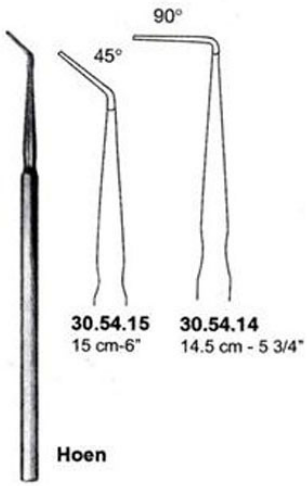

Dura And Nerve Separators

# Dura And Nerve Separators Hoen 14.5 Cm - 5 3/4"

Dura And Nerve Separators Hoen 14.5 Cm - 5 3/4"

[Read More](#)

**SKU:** NHH110

**Price:**

**Stock:** instock

**Categories:** [Hand Held Retractor](#), [Spatulas](#), [Neuro & Spine](#), [Open Surgery](#), [Spatulas](#)

## Product Description

Dura And Nerve Separators Hoen 14.5 Cm - 5 3/4"