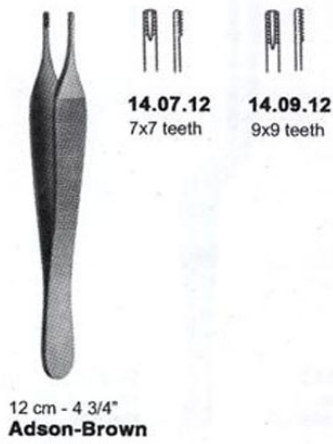

Dissecting Forceps Adson-Brown 12Cm-4 34" 7 X 7 Toothed

Dissecting Forceps Adson-Brown 12Cm-4 34" 7 X 7 Toothed

[Read More](#)

SKU: BDF175

Price:

Stock: instock

Categories: [Basic / General](#), [Dissecting Forceps](#)

Tags: [14.07.12](#), [BD700](#)

Product Description

Dissecting Forceps Adson-Brown 12Cm-4 34" 7 X 7 Toothed