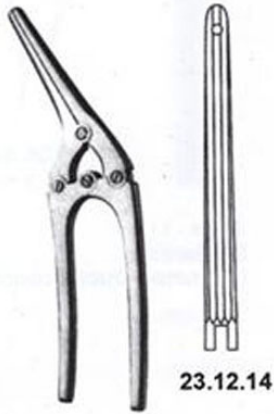

Crushing Clamp Payr-Baby 14.5 Cm-5 3/4"

Crushing Clamp Payr-Baby 14.5 Cm-5 3/4"

[Read More](#)

SKU: LOC105

Price:

Stock: instock

Categories: [Gastro & Liver](#), [Other Clamps](#)

Tags: [23.12.14](#)

14.5 cm - 5 3/4"
Payr-Baby

Product Description

Crushing Clamp Payr-Baby 14.5 Cm-5 3/4"