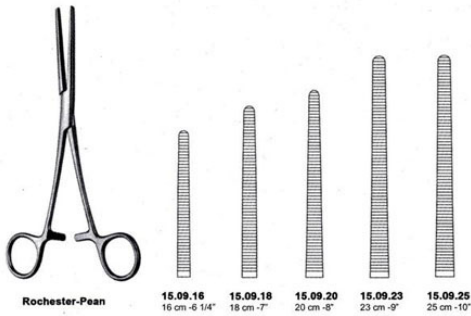

Artery Forceps Rochester-Pean Straight 16Cm - 6 14"

Artery Forceps Rochester-Pean Straight 16Cm - 6 14"

[Read More](#)

SKU: BAF075

Price:

Stock: instock

Categories: [Artery Forceps, Basic / General](#)

Tags: [15.09.16](#), [BH442](#)

Product Description

Artery Forceps Rochester-Pean Straight 16Cm - 6 14"